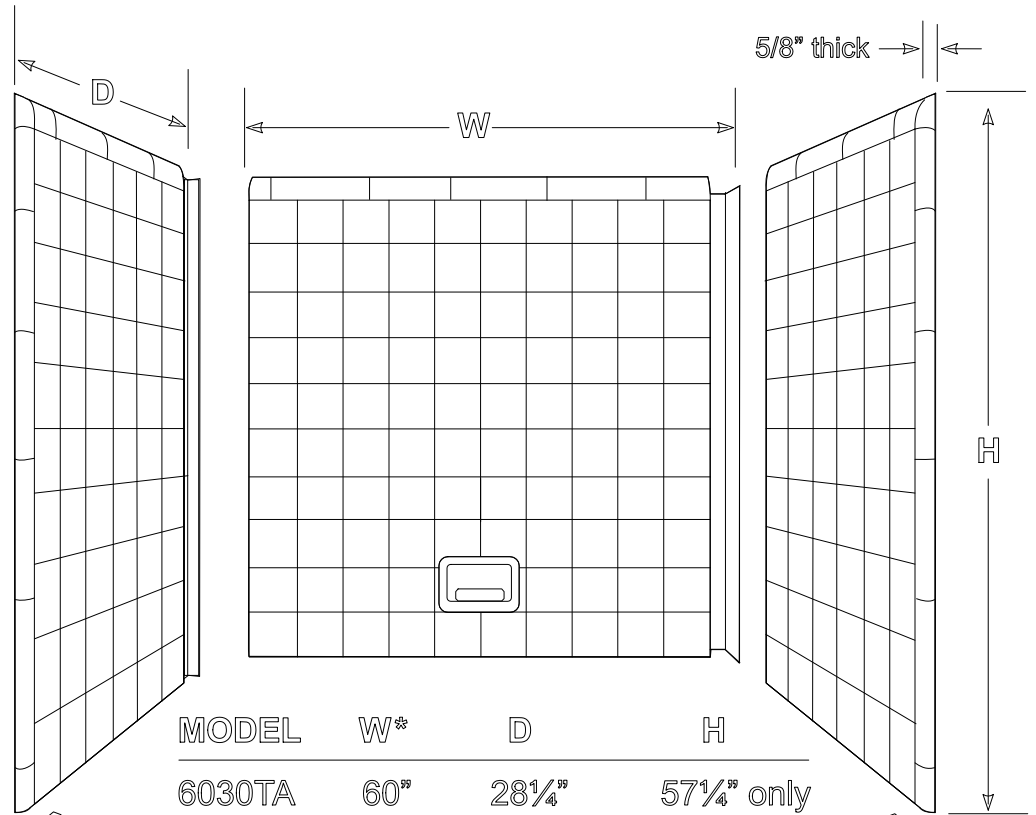

## TA Series 3-Wall Bath Enclosures

All AmeriWall panels are 5/8" thick with 1" radius bullnose.

### Soap Dish

W 6 3/4" x H 5 1/2"  
Standard location is at the center of back panel 6" from the bottom.

## TA and TG Series Leg Kits

Leg kits are included with all models with side panels wider than 30".

Leg kits are shipped as a single piece 6 1/4" x 42 1/4" and must be cut and trimmed to fit.

6 3/8" (untrimmed)

MODEL	W*	D	H
6030TA	60"	28 1/4"	57 1/4" only
6030TA	60"	30"	61 1/2", 71 1/4" & 83"
6032TA	60"	32"	61 1/2", 71 1/4" & 83"
6034TA	60"	33 3/4"	61 1/2", 71 1/4" & 83"
6042TA	60"	41 1/4"	57 1/2", 71 1/4" & 83"
604215TA	60"	41 1/4"	15" only
7230TA	72"	29 1/4"	57 1/4" only