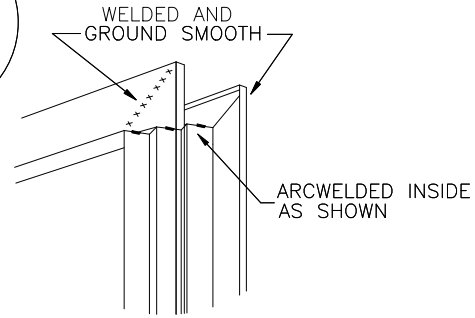

DOUBLE EGRESS FRAME

CORNER DETAIL

7/16" @ 5 3/4"  
1/2" ALL OTHERS

4 1/2" HINGE B.S.

(MEASURED BETWEEN DOOR RABBETS)

FLOOR ANCHOR DETAIL