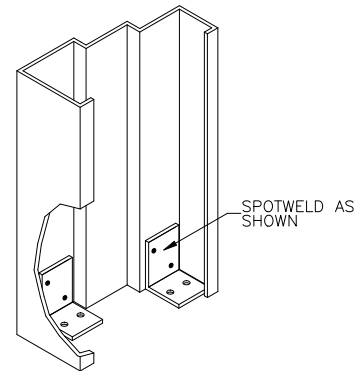

DOUBLE EGRESS FRAME

CORNER DETAIL

7/16" @ 5 3/4"  
1/2" ALL OTHERS

4 1/2" HINGE B.S.

(MEASURED BETWEEN DOOR RABBETS)

FLOOR ANCHOR DETAIL