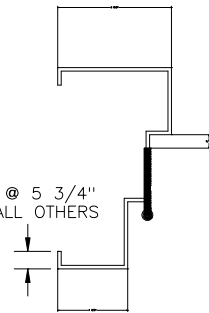

DOUBLE EGRESS FRAME

CORNER DETAIL

7/16" @ 5 3/4"  
1/2" ALL OTHERS

4 1/2" HINGE B.S.

(MEASURED BETWEEN DOOR RABBETS)

FLOOR ANCHOR DETAIL