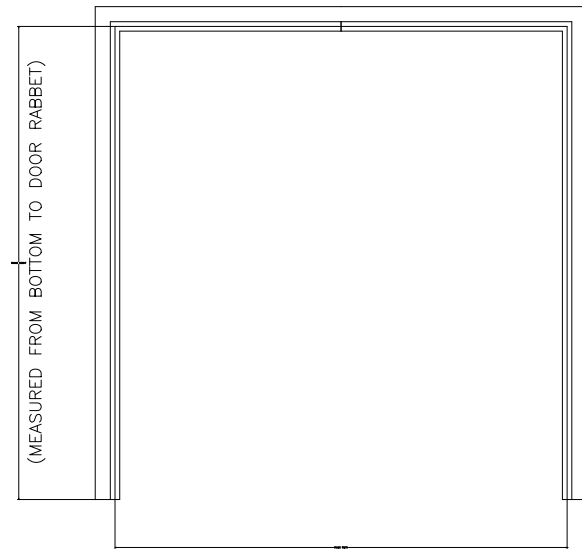

DOUBLE EGRESS FRAME

CORNER DETAIL

7/16" @ 5 3/4"  
1/2" ALL OTHERS

4 1/2" HINGE B.S.

(MEASURED BETWEEN DOOR RABBETS)

FLOOR ANCHOR DETAIL