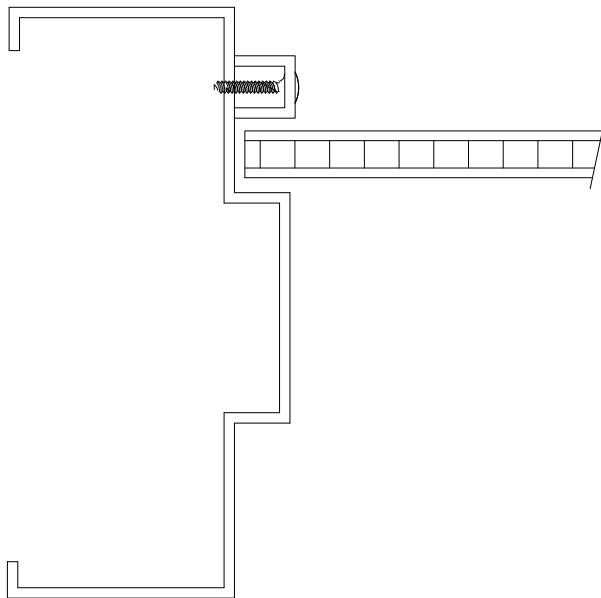

8 3/4" SILL AVAILABLE

1/4" WIRE GLASS DETAIL

TYPICAL MULLION