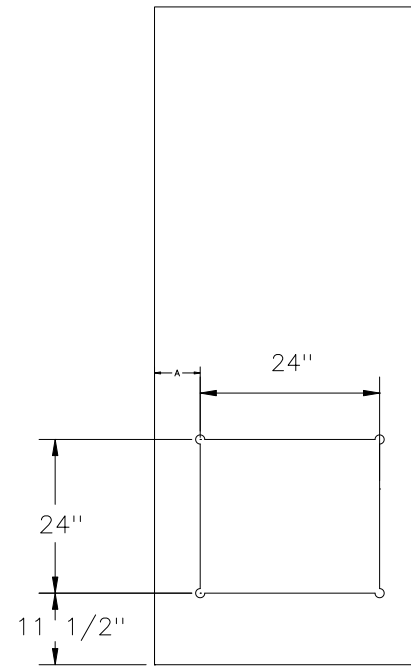

2'-0" THRU 4'-0"

OPTIONAL AT
3'-0" THRU 4'-0"

DOOR WIDTH	2'-0"	2'-4"	2'-6"	2'-8"	2'-10"	3'-0"	3'-4"	3'-6"	3'-8"	3'-10"	4'-0"
A	5 7/8"	7 7/8"	5 7/8"	6 7/8"	7 7/8"	5 7/8"	7 7/8"	8 7/8"	9 7/8"	10 7/8"	11 7/8"
B	12	12	18	18	18	24	24	24	24	24	24

NOTE: DIMENSIONS SHOW CUTOUT SIZE IN DOOR
(ORDER SIZE IS DOOR CUTOUT SIZE)