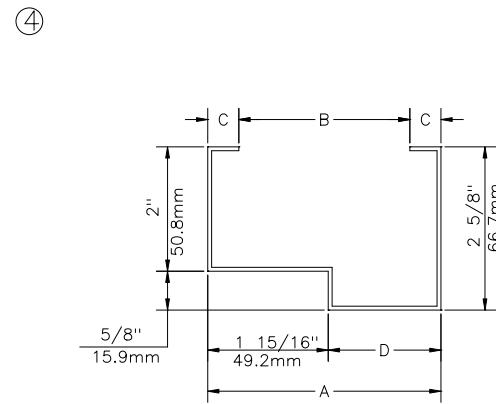

UNEQUAL RABBET

TRIMMED OPENING

4" FACE HEADER UNEQUAL RABBET

SINGLE RABBET

STANDARD PROFILES
(400 SERIES SHOWN)