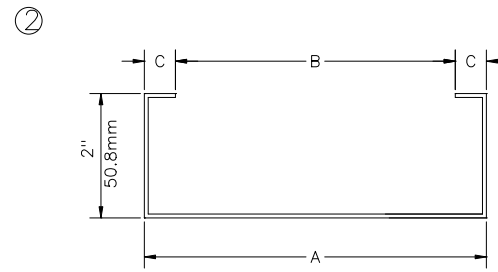

UNEQUAL RABBET

TRIMMED OPENING

4" FACE HEADER UNEQUAL RABBET

SINGLE RABBET

STANDARD PROFILES
(400 SERIES SHOWN)