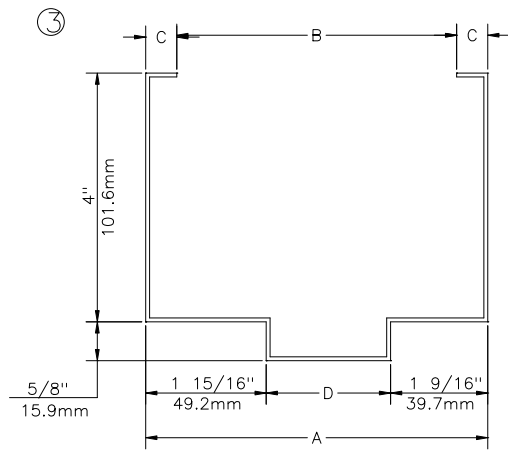

UNEQUAL RABBET

TRIMMED OPENING

4" FACE HEADER UNEQUAL RABBET

SINGLE RABBET

STANDARD PROFILES
(400 SERIES SHOWN)