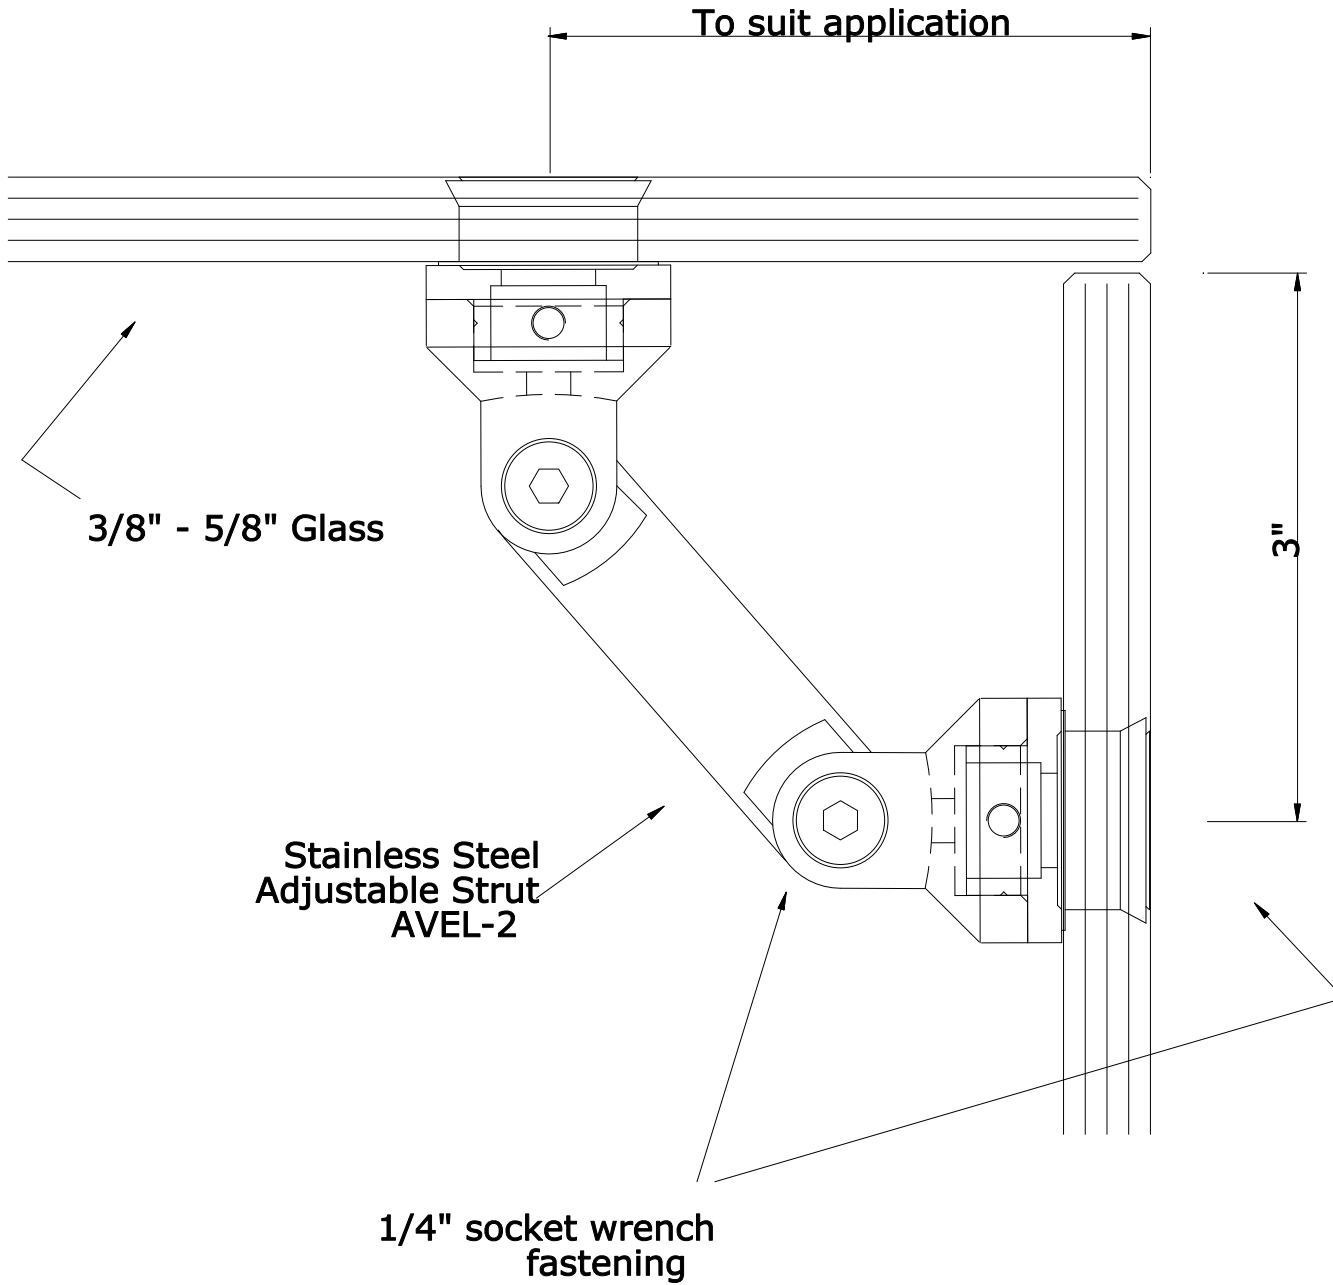

# Glass to Glass Corner Junction Office Pod

2 No fittings up to 6 "  
3 No fittings up to 8 "

AVEL-02