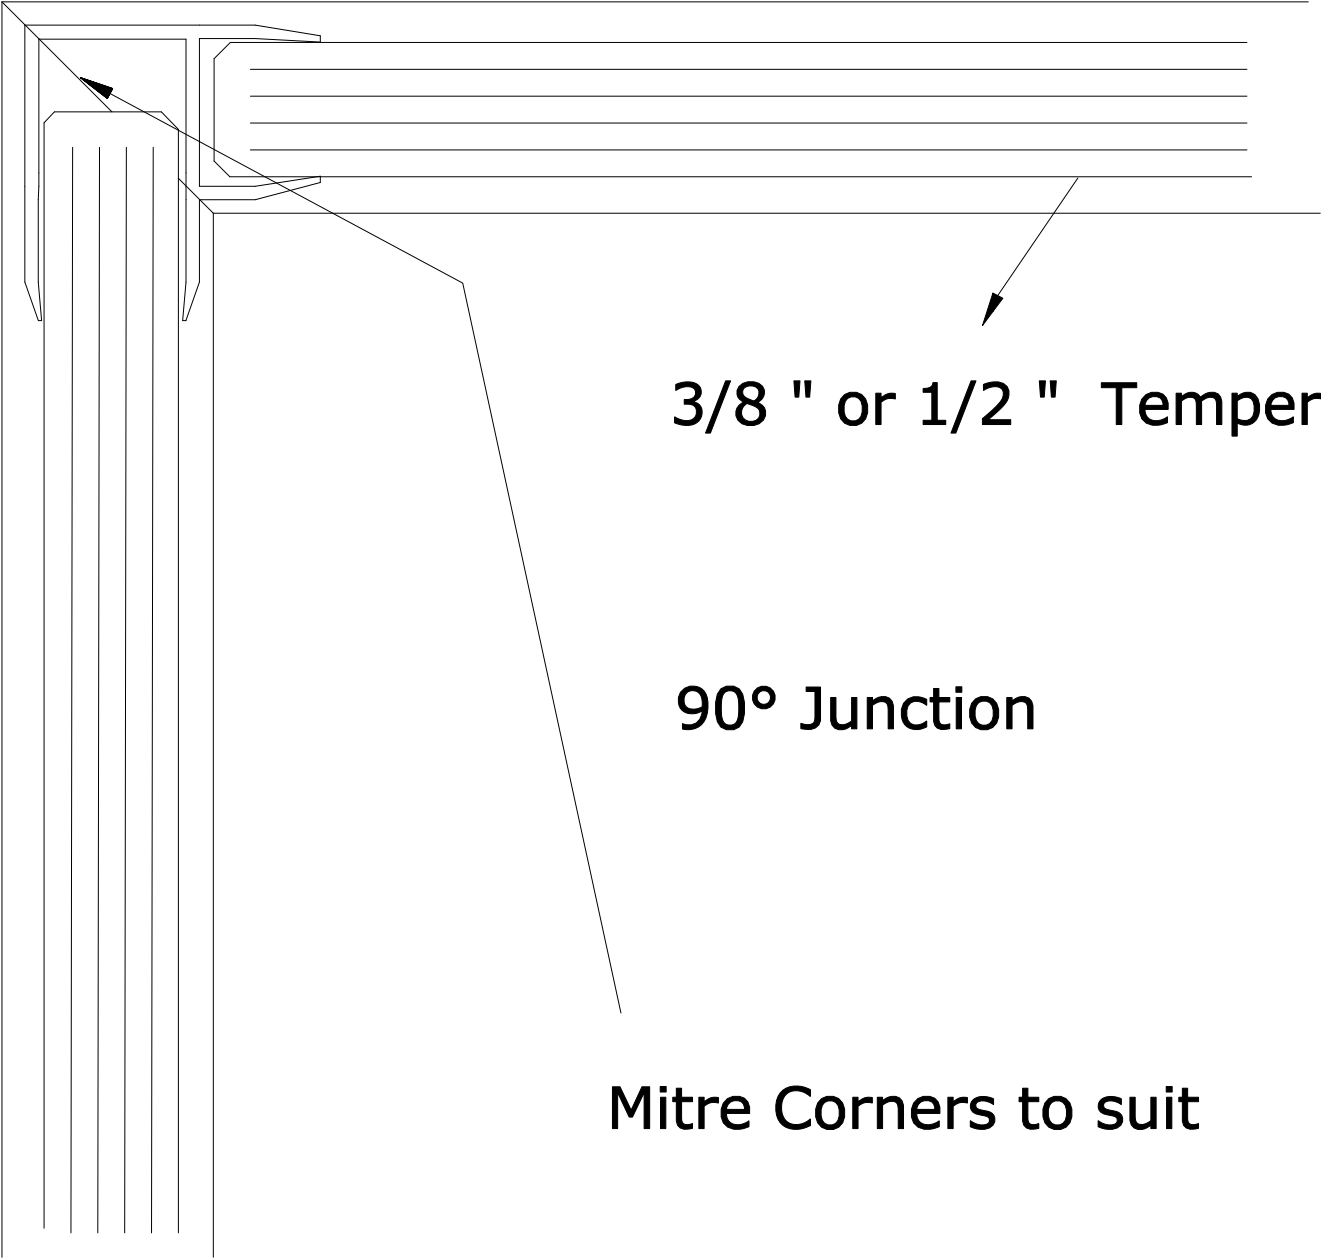

# Single Glazed Corner Details

3/8 " or 1/2 " Tempered Glass

90° Junction

Mitre Corners to suit