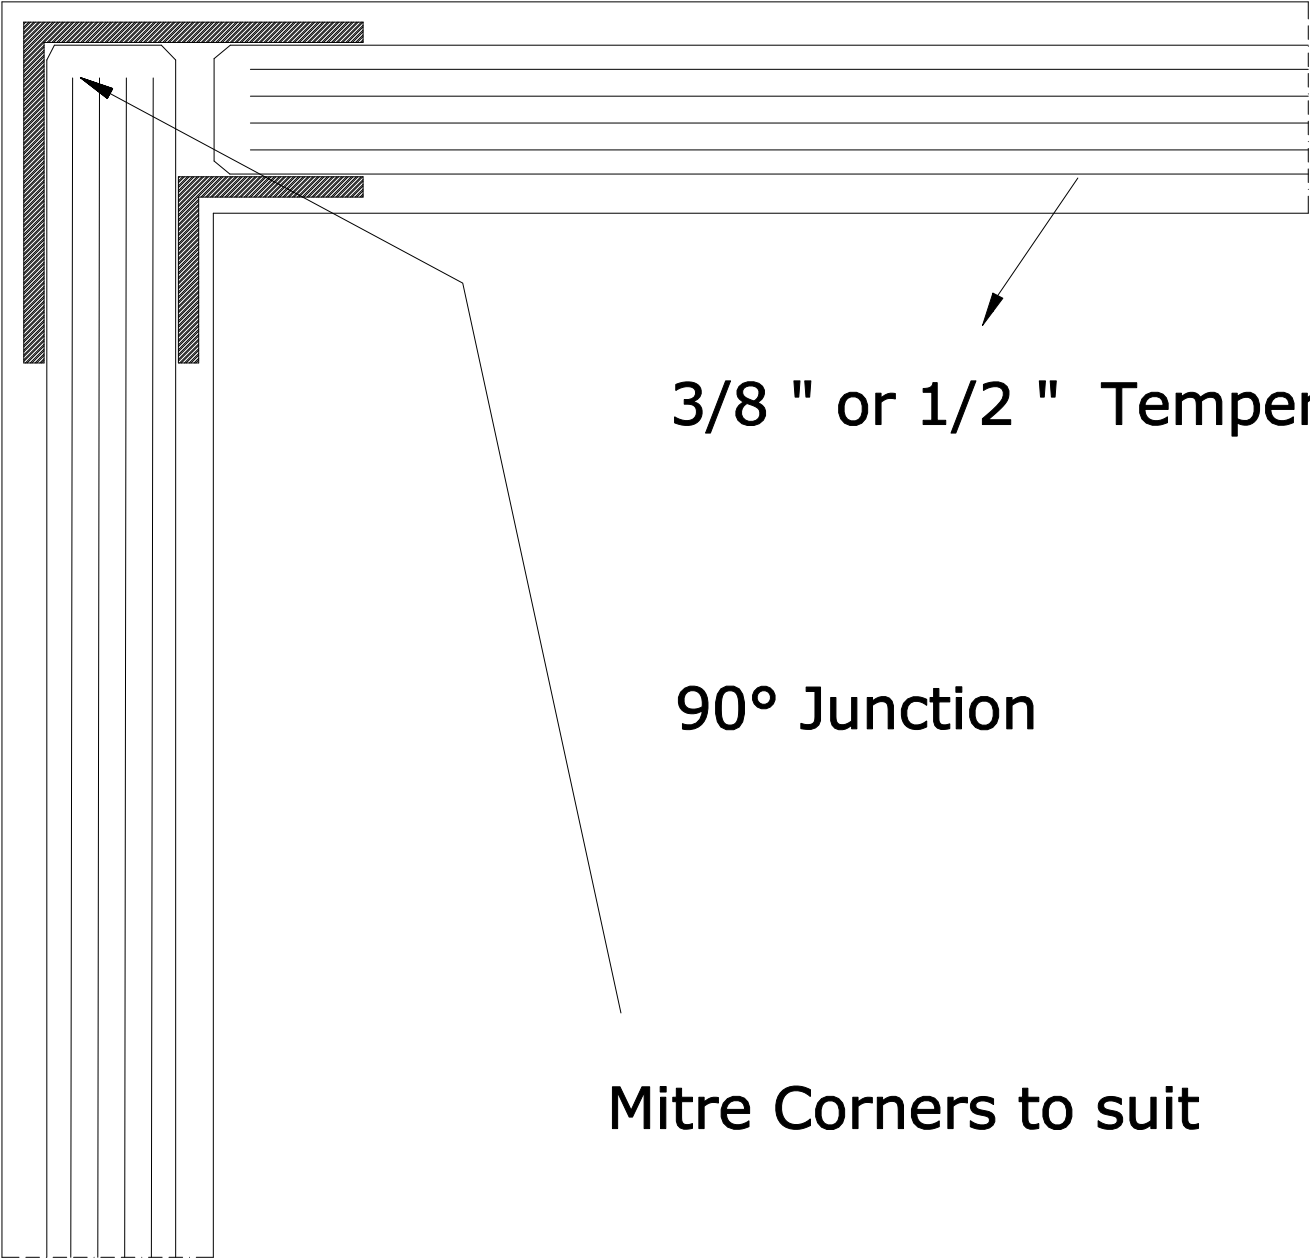

Single Glazed Corner Details

3/8 " or 1/2 " Tempered Glass

90° Junction

Mitre Corners to suit