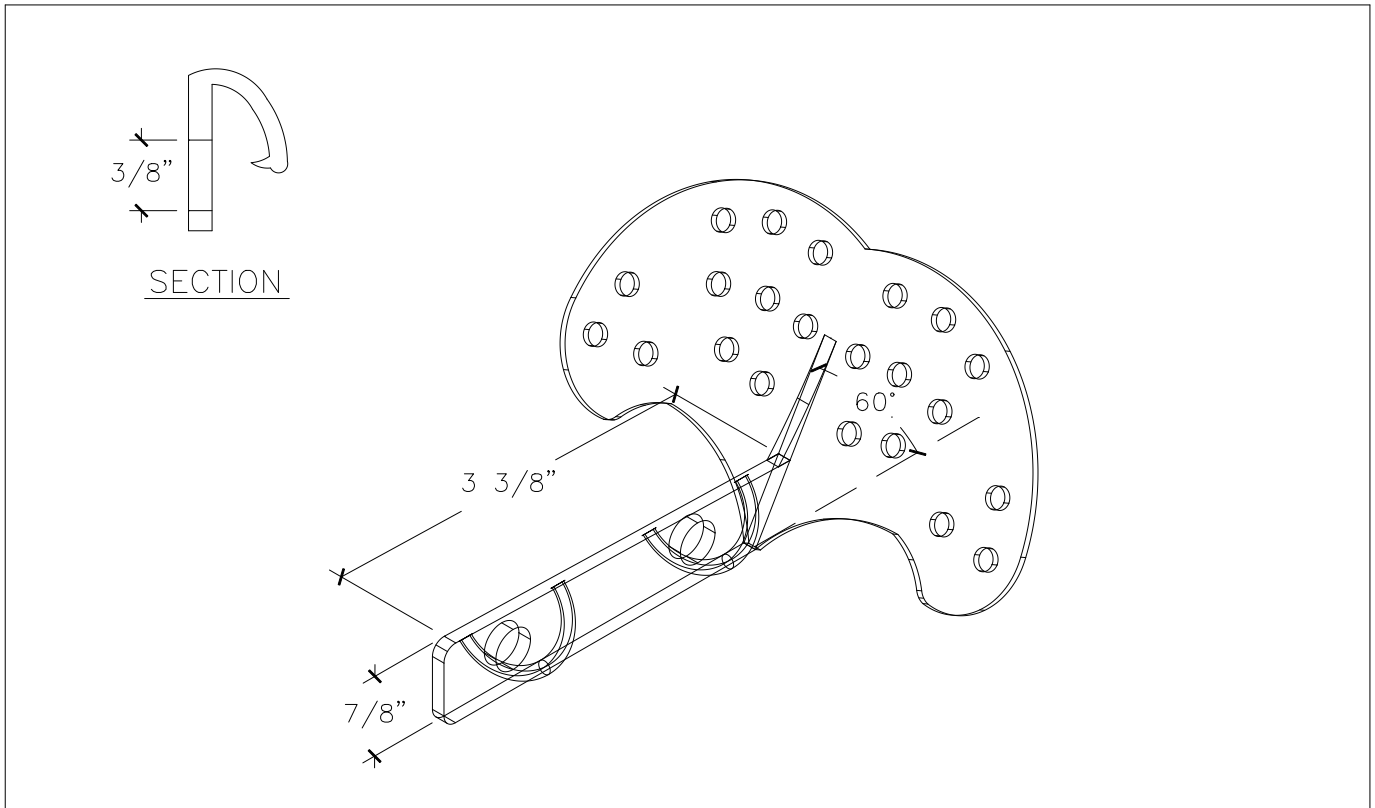

RESIDENTIAL SNOW GUARDS

No. 1 for STANDING SEAM

AVAILABLE MATERIALS: BRONZE GALVANIZED MALLEABLE IRON

INFORMATION: THE ROOFER'S CHOICE SINCE 1883 FOR USE ON STANDING SEAM METAL ROOFS. THEY ARE PINCHED TO CLAMP ON THE TOP OF THE SEAM PROVIDING A RIGID PERMANENT JOB.