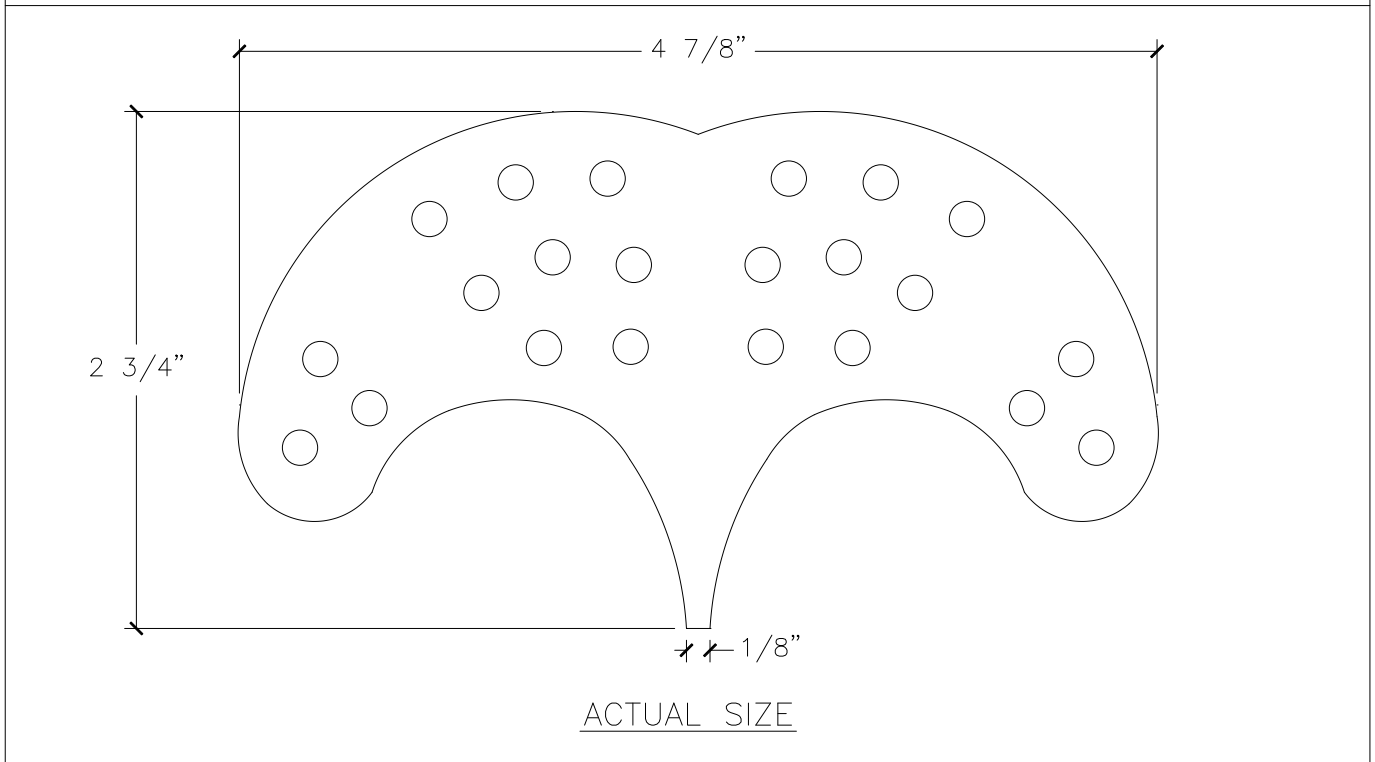

RESIDENTIAL SNOW GUARDS

No. 1 for STANDING SEAM

AVAILABLE MATERIALS: BRONZE GALVANIZED MALLEABLE IRON

INFORMATION: THE ROOFER'S CHOICE SINCE 1883 FOR USE ON STANDING SEAM METAL ROOFS. THEY ARE PINCHED TO CLAMP ON THE TOP OF THE SEAM PROVIDING A RIGID PERMANENT JOB.