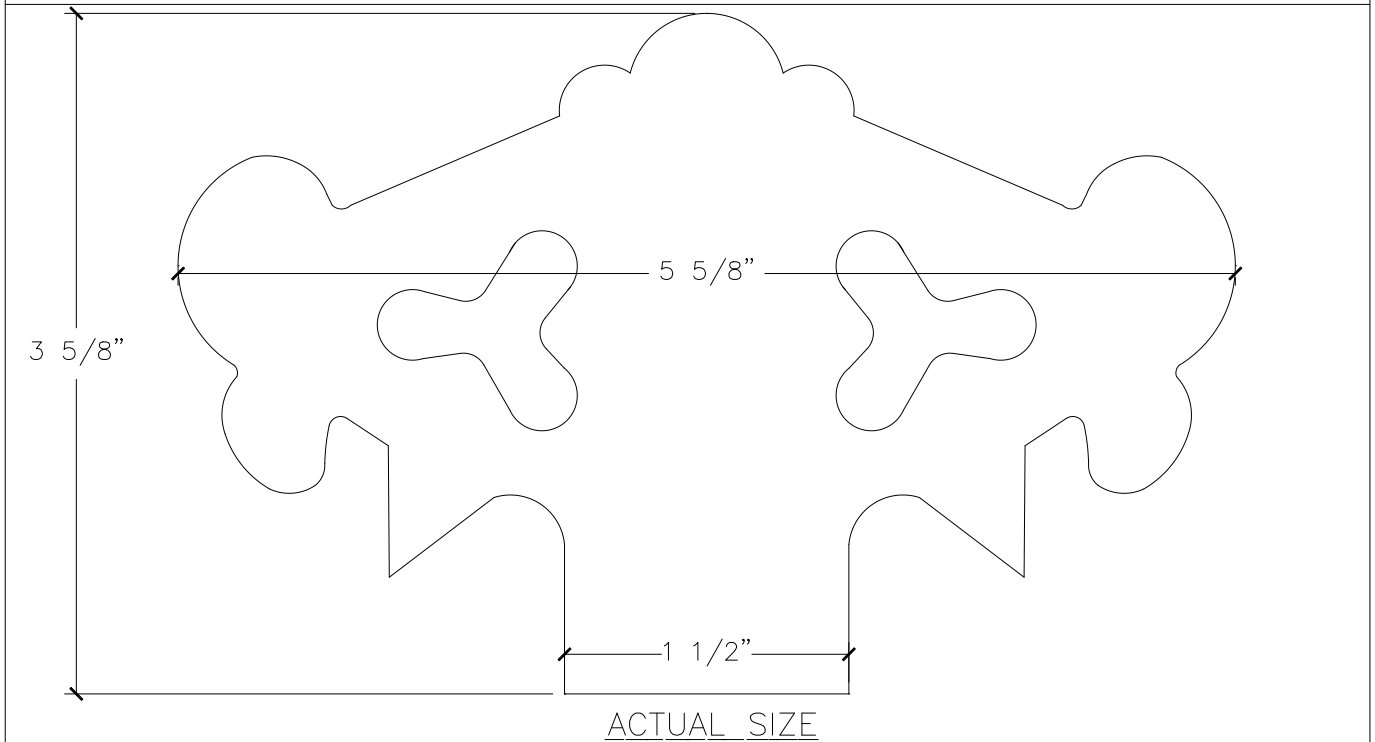

RESIDENTIAL SNOW GUARDS

No. 95 ASSEMBLY for SLATE ROOFS

ACTUAL SIZE

AVAILABLE MATERIALS: BRONZE ALUMINUM GALVANIZED MALLEABLE IRON

INFORMATION: A LARGER GUARD WITH GOTHIC DESIGNED TO TRANSFER SNOW AND ICE LOADS. THIS ASSEMBLY IS AVAILABLE IN THREE MATERIAL SELECTIONS WITH 1/8" x 1" x 12" BAR IN APPROPRIATE METAL COMBINATION. EXCELLENT IN AREAS THAT RECEIVE HEAVY SNOWS!