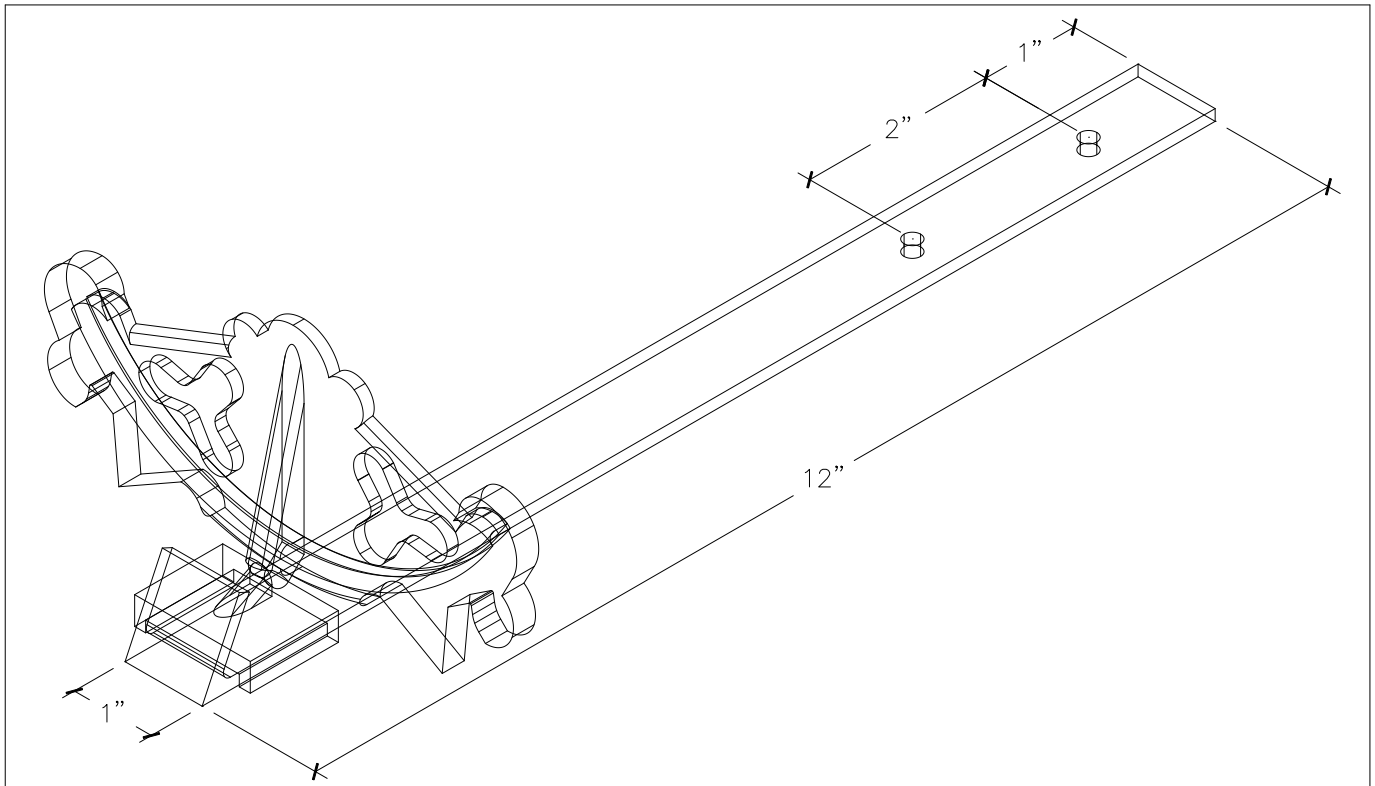

RESIDENTIAL SNOW GUARDS

No. 95 ASSEMBLY for SLATE ROOFS

ACTUAL SIZE

AVAILABLE MATERIALS: BRONZE ALUMINUM GALVANIZED MALLEABLE IRON

INFORMATION: A LARGER GUARD WITH GOTHIC DESIGNED TO TRANSFER SNOW AND ICE LOADS. THIS ASSEMBLY IS AVAILABLE IN THREE MATERIAL SELECTIONS WITH 1/8" x 1" x 12" BAR IN APPROPRIATE METAL COMBINATION. EXCELLENT IN AREAS THAT RECEIVE HEAVY SNOWS!