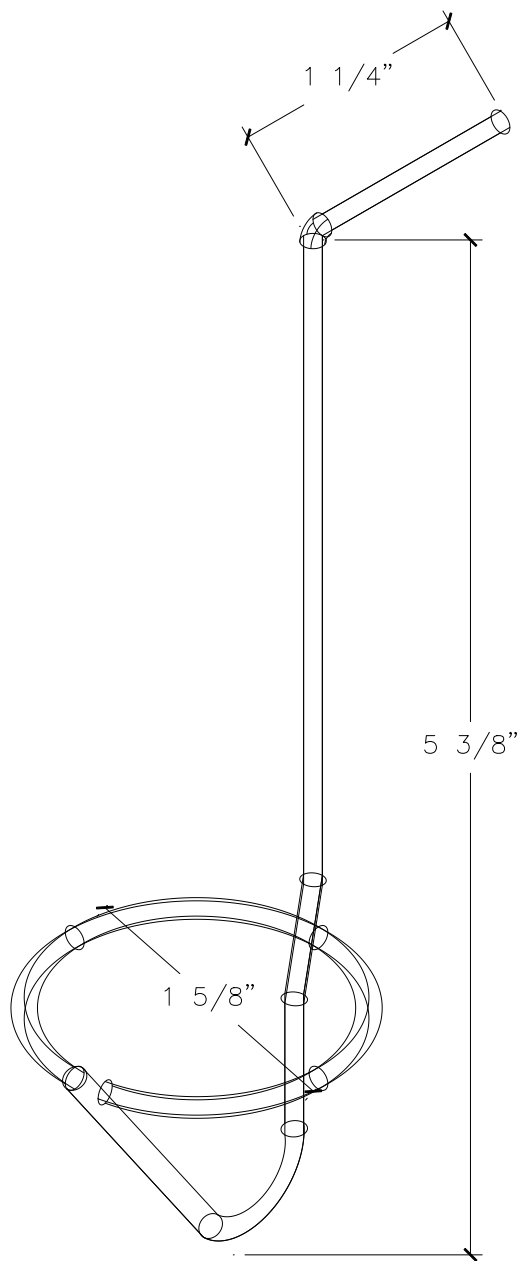

## LOOP the LOOP

AVAILABLE MATERIALS: COPPER

INFORMATION: THE LOOP the LOOP SNOW GUARD IS AN ECONOMY GUARD FOR WOOD DECK APPLICATIONS UNDER SLATE, WOOD SHAKES OR ASPHALT SHINGLES.  
RECOMMENDED SNOW GUARDS PER SQUARE: 1/4 PITCH ROOF - 50 SNOW GUARDS, 1/3 PITCH ROOF - 75 SNOW GUARDS, 1/2 PITCH ROOF - 150 SNOW GUARDS.