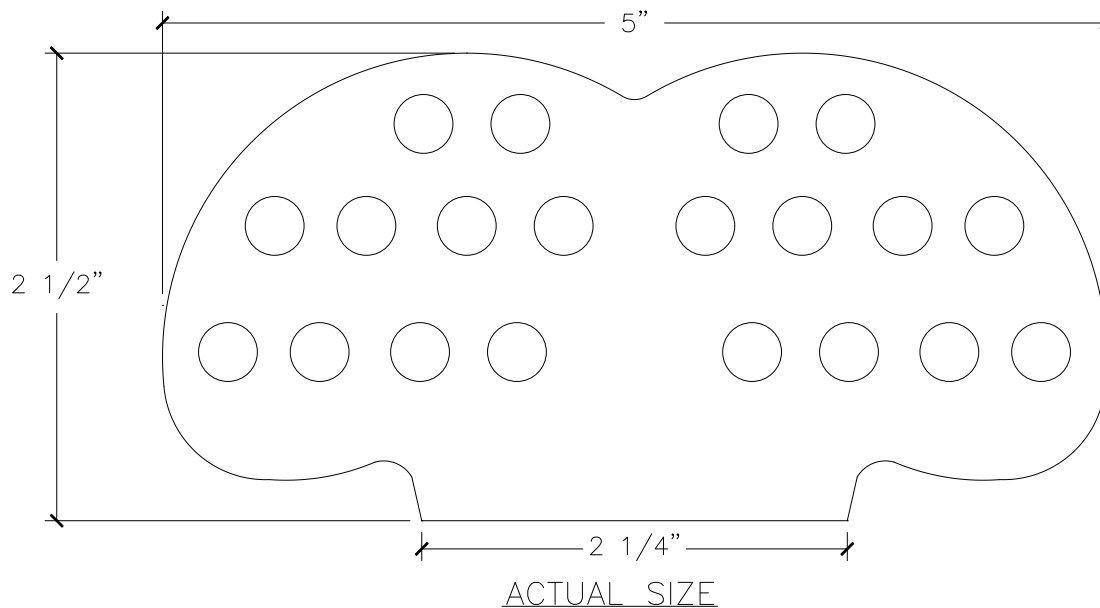

COMMERCIAL SNOW GUARDS SM

AVAILABLE MATERIALS: ALUMINUM (MILL FINISH, BLACK PRIMER, & CUSTOM COLOR)

INFORMATION: SM SNOW GUARDS ARE DESIGNED TO BE ADHERED TO THE PAN SURFACE OF PRE FINISHED METAL ROOFS USING HIGH STRENGTH CONSTRUCTION ADHESIVE OR A COMBINATION OF MECHANICAL FASTENERS AND AN ADHESIVE/ SEALANT. THEY ARE EFFECTIVE IN RETAINING SNOW & ICE WHERE THERE ARE NO SUITABLE SEAMS TO WHICH A SEAM MOUNTED DEVICE CAN BE FASTENED.