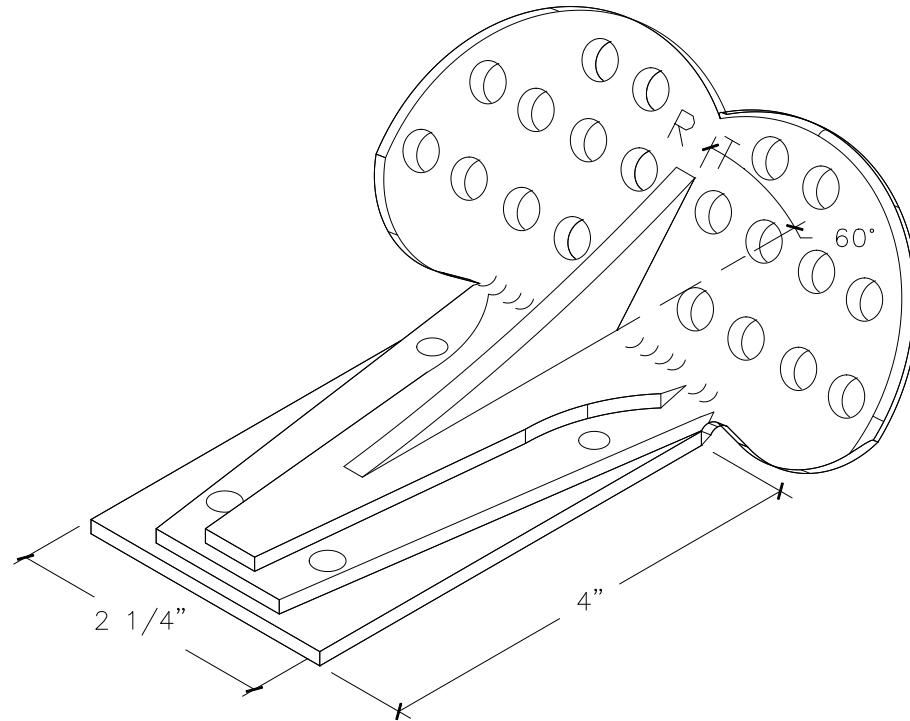

COMMERCIAL SNOW GUARDS SM

AVAILABLE MATERIALS: ALUMINUM (MILL FINISH, BLACK PRIMER, & CUSTOM COLOR)

INFORMATION: SM SNOW GUARDS ARE DESIGNED TO BE ADHERED TO THE PAN SURFACE OF PRE FINISHED METAL ROOFS USING HIGH STRENGTH CONSTRUCTION ADHESIVE OR A COMBINATION OF MECHANICAL FASTENERS AND AN ADHESIVE/ SEALANT. THEY ARE EFFECTIVE IN RETAINING SNOW & ICE WHERE THERE ARE NO SUITABLE SEAMS TO WHICH A SEAM MOUNTED DEVICE CAN BE FASTENED.