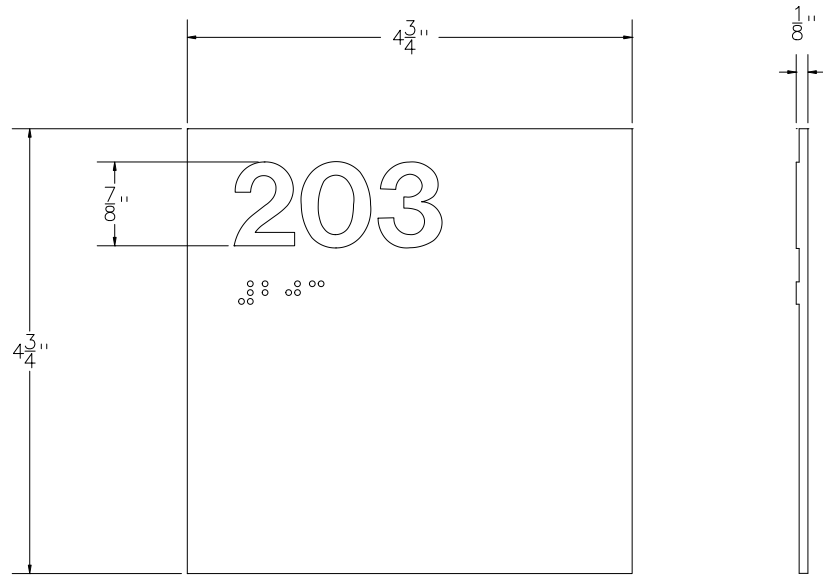

SPECIFICATIONS:

DIMENSIONS HAVE PRECEDANCE OVER SCALE.  
 THIS DRAWING IS THE PROPERTY OF BEST SIGN SYSTEMS INC. AND REPRESENTS IN WHOLE OR IN PART DESIGNS CREATED BY BEST AND MUST NOT BE USED EXCEPT IN CONNECTION WITH OUR WORK NOR REPRODUCED IN ANY PART WITHOUT WRITTEN PERMISSION.