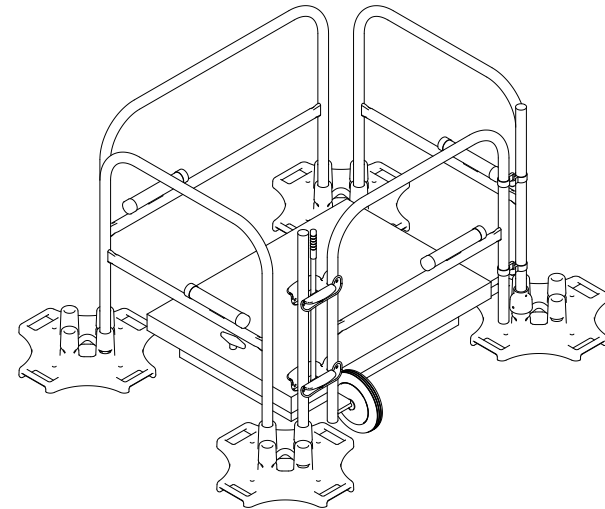

**TOP VIEW**

**SIDE VIEW**

**BASE DETAIL**

**THIS KIT IS DESIGNED  
FOR SIDE EXIT ROOF  
HATCHES**

**BlueWater Mfg.**  
P.O.Box 203  
7914 Kerber Blvd.  
Chanhassen, MN 55317

Tel: 952-926-0515  
Toll Free: 866-898-5237  
Fax: 952-926-0518  
info@bluewater-mfg.com  
www.safetyrail2000.com

**Roof Hatch  
Safety Rail Kit**

Dwg No.	Rev.	Sheet
500098	B	1/1