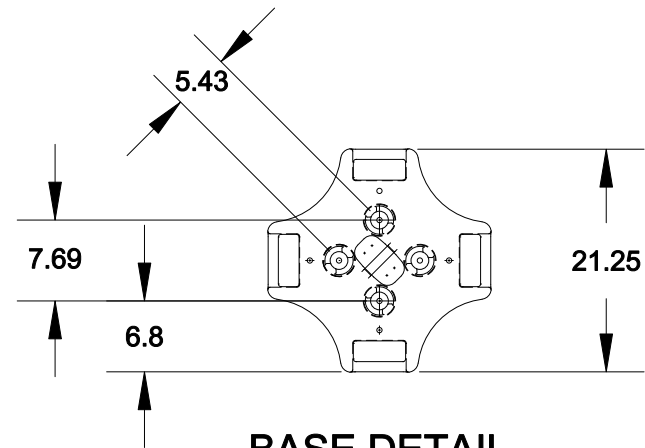

**TOP VIEW**

**SIDE VIEW**

**BASE DETAIL**

**THIS KIT IS DESIGNED  
FOR SIDE EXIT ROOF  
HATCHES**

**BlueWater Mfg.**  
P.O.Box 203  
7914 Kerber Blvd.  
Chanhassen, MN 55317

Tel: 952-926-0515  
Toll Free: 866-898-5237  
Fax: 952-926-0518  
info@bluewater-mfg.com  
www.safetyrail2000.com

**Roof Hatch  
Safety Rail Kit**

Dwg No.	Rev.	Sheet
500098	B	1/1