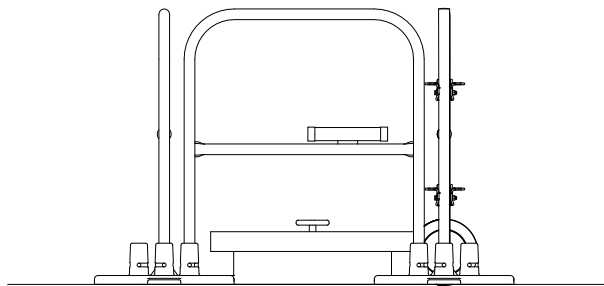

**TOP VIEW**

**SIDE VIEW**

**BASE DETAIL**

**THIS KIT IS DESIGNED  
FOR SIDE EXIT ROOF  
HATCHES**

**BlueWater Mfg.**  
P.O.Box 203  
7914 Kerber Blvd.  
Chanhassen, MN 55317

Tel: 952-926-0515  
Toll Free: 866-898-5237  
Fax: 952-926-0518  
info@bluewater-mfg.com  
www.safetyrail2000.com

**Roof Hatch  
Safety Rail Kit**

Dwg No.	Rev.	Sheet
500098	B	1/1