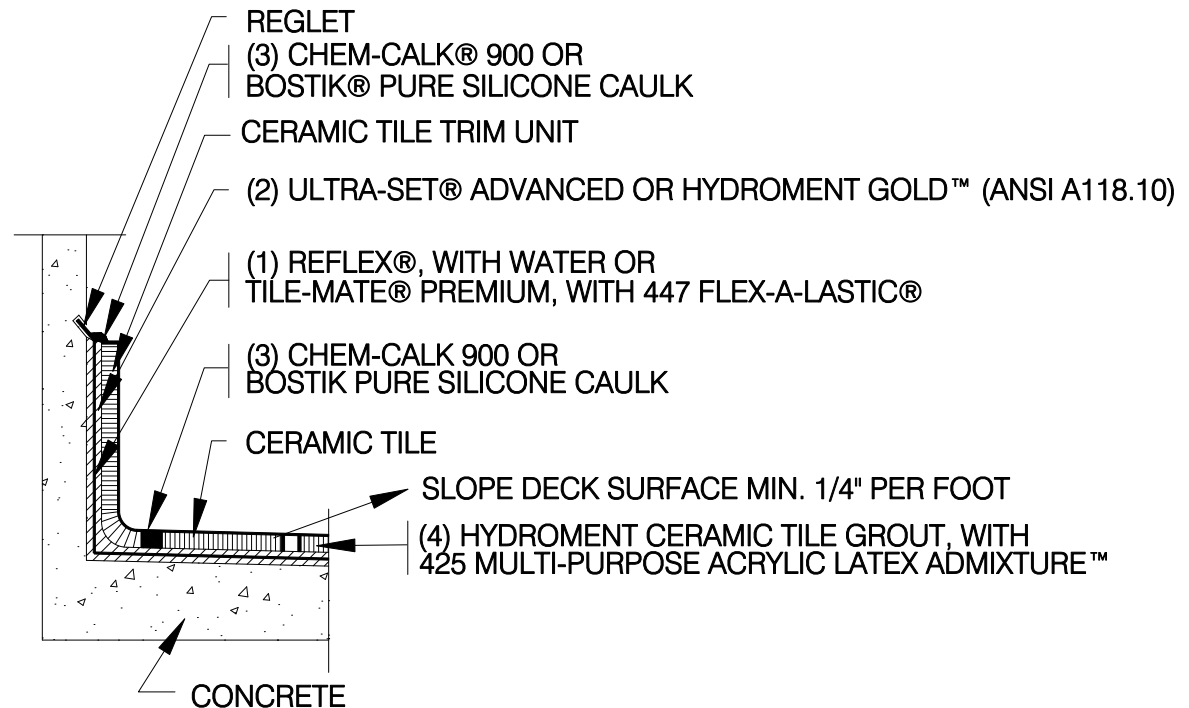

FLOORS, EXTERIOR

Balcony Deck

Thinset

HYD-F104-05

(5) Hydroment® Grout Options:

- Hydroment Ceramic Tile Grout (sanded), with 425 Multi-Purpose Acrylic Latex Admixture™
- Hydroment Ceramic Tile Grout (sanded), with water
- Hydroment Ceramic Tile Grout (sanded), with 1900™ Modified Epoxy Admixture
- Hydroment Dry Tile Grout (unsanded), with 425 Multi-Purpose Acrylic Latex Admixture
- Hydroment Dry Tile Grout (unsanded), with water

- ReFlex®, with water
- Single-Flex FS™, with 425 Multi-Purpose Acrylic Latex Admixture
- Single-Flex FS, with water
- Single-Flex™, with water
- Big Tile & Stone™ Mortar, with water
- Hydroment PM™, with water
- Tile-Mate® Premium, with 447 Flex-A-Lastic® Admixture
- Tile-Mate Premium, with 425 Multi-Purpose Acrylic Latex Admixture
- Tile-Mate Floor & Wall, with 447 Flex-A-Lastic Admixture
- Tile-Mate Floor & Wall, with 425 Multi-Purpose Acrylic Latex Admixture