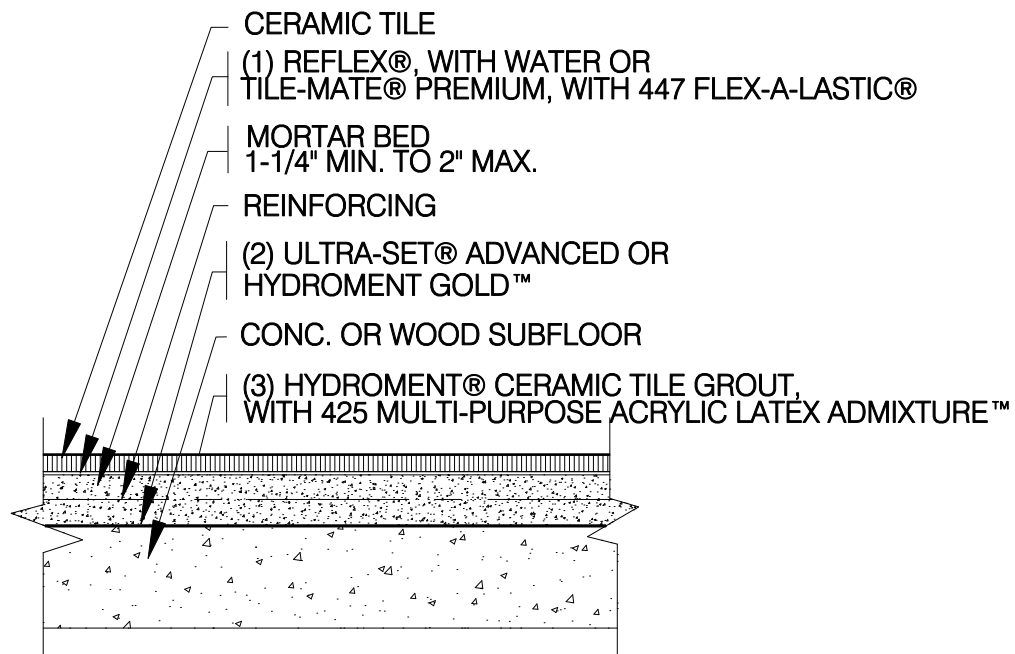

FLOORS, INTERIOR

Waterproof Membrane

Cement Mortar Bed

HYD-F121-05

(3) Hydroment® Grout Options:

- Hydroment Ceramic Tile Grout (sanded), with 425 Multi-Purpose Acrylic Latex Admixture™
- Hydroment Ceramic Tile Grout (sanded), with water
- Hydroment Ceramic Tile Grout (sanded), with 1900™ Modified Epoxy Admixture
- Hydroment Dry Tile Grout (unsanded), with 425 Multi-Purpose Acrylic Latex Admixture
- Hydroment Dry Tile Grout (unsanded), with water

(2) Hydroment Waterproof Membrane Options:

- Ultra-Set® Advanced
- Hydroment Gold™
- Black-Top 90210™

(1) Hydroment Latex Portland Cement Mortar Options:

- ReFlex®, with water
- Single-Flex FS™, with 425 Multi-Purpose Acrylic Latex Admixture
- Single-Flex FS, with water
- Single-Flex™, with water
- Big Tile & Stone™ Mortar, with water
- Porcelain Mate™, with water
- Hydroment PM™, with water
- Tile-Mate® Premium, with 447 Flex-A-Lastic® Admixture
- Tile-Mate Premium, with 425 Multi-Purpose Acrylic Latex Admixture
- Tile-Mate Floor & Wall, with 447 Flex-A-Lastic Admixture
- Tile-Mate Floor & Wall, with 425 Multi-Purpose Acrylic Latex Admixture