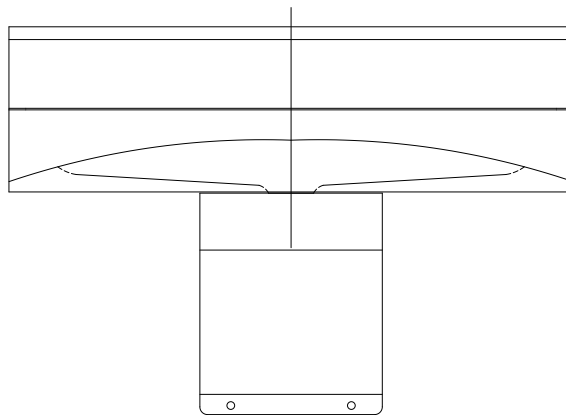

TOP

FRONT

RIGHT

Mod #MBRADM
Bradmate Washfountain

TARGET SCALE: 1 1/2" = 1'-0"

Arcat file no.: 15410006

(Mfr file no.: BRADM-F)
(Mfr file no.: BRADM-R)
(Mfr file no.: BRADM-T)