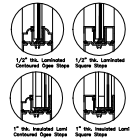

Glazing Options

Mullion

Series 560 Sliding Glass Door - Large & Small Missile Impact Resistant