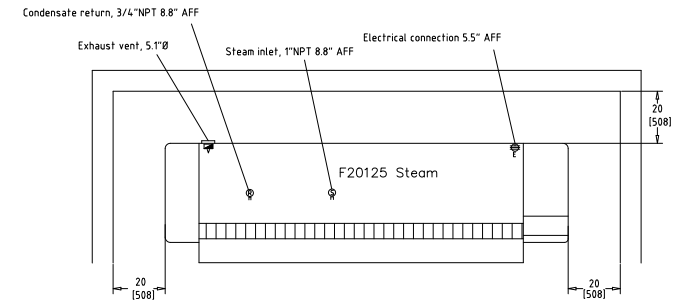

This symbol can be used for ironer model F20125 electric

This symbol can be used for ironer model F20125 gas

This symbol can be used for ironer model F20125 steam

Legend of connection symbols

- | | |
|-----------------------------|--|
| Main electrical connection | Compressed air inlet connection |
| Gas inlet connection | Steam inlet connection (optional on washers) |
| Exhaust vent connection | Steam condensate return connection |
| Cold water inlet connection | |