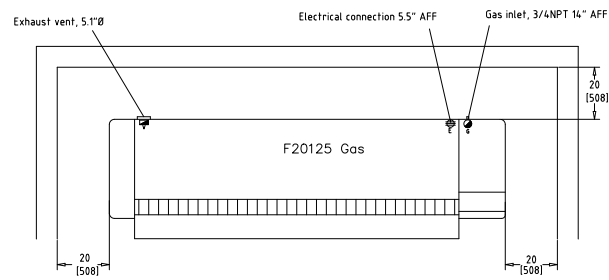

This symbol can be used for ironer model F20125 electric

This symbol can be used for ironer model F20125 gas

This symbol can be used for ironer model F20125 steam

Legend of connection symbols

- | | |
|-----------------------------|--|
| Main electrical connection | Compressed air inlet connection |
| Gas inlet connection | Steam inlet connection (optional on washers) |
| Exhaust vent connection | Steam condensate return connection |
| Cold water inlet connection | |