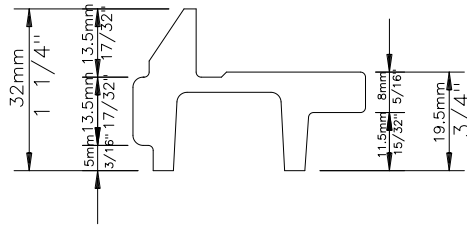

SILL

JAMB

Berkeley Window Range

The Berkeley window is a new version of Crittall's Corporate W20 Range. Evolving from a design requirement for a project at Yale University in the U.S.A

The Berkeley has a solid steel chamfer that enables the frames to be glazed from the inside, thus improving security whilst reproducing the appearance of traditional outside putty glazing.

FIXED LIGHT SECTION