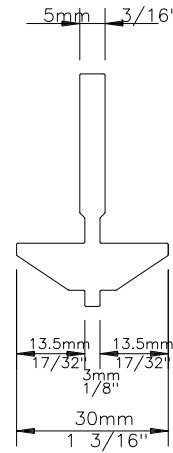

HORIZONTAL

VERTICAL

Berkeley Window Range

The Berkeley window is a new version of Crittall's Corporate W20 Range. Evolving from a design requirement for a project at Yale University in the U.S.A

The Berkeley has a solid steel chamfer that enables the frames to be glazed from the inside, thus improving security whilst reproducing the appearance of traditional outside putty glazing.