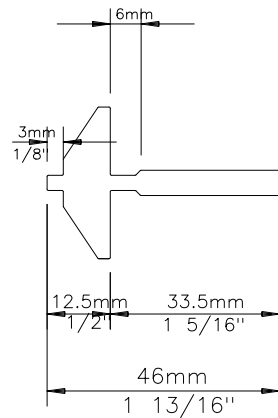

HORIZONTAL

VERTICAL

Berkeley Window Range

The Berkeley window is a new version of Crittall's Corporate W20 Range. Evolving from a design requirement for a project at Yale University in the U.S.A

The Berkeley has a solid steel chamfer that enables the frames to be glazed from the inside, thus improving security whilst reproducing the appearance of traditional outside putty glazing.