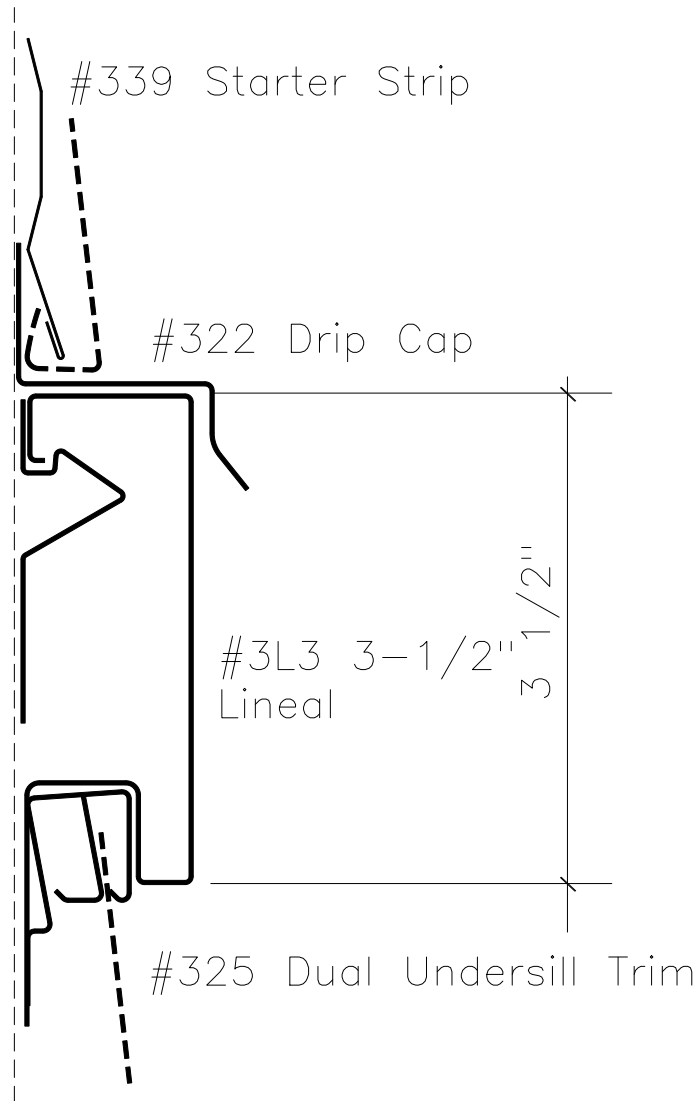

#3A4 New Construction Window & Door Starter

Make sure all surfaces are properly prepared and/or flashed.

3 1/2" LINEAL AS BANDBOARD

IMPORTANT: This drawing is not intended to serve as a substitute for installation instructions set forth in the CertainTeed installation manual. Always consult the installation manual for complete instructions.