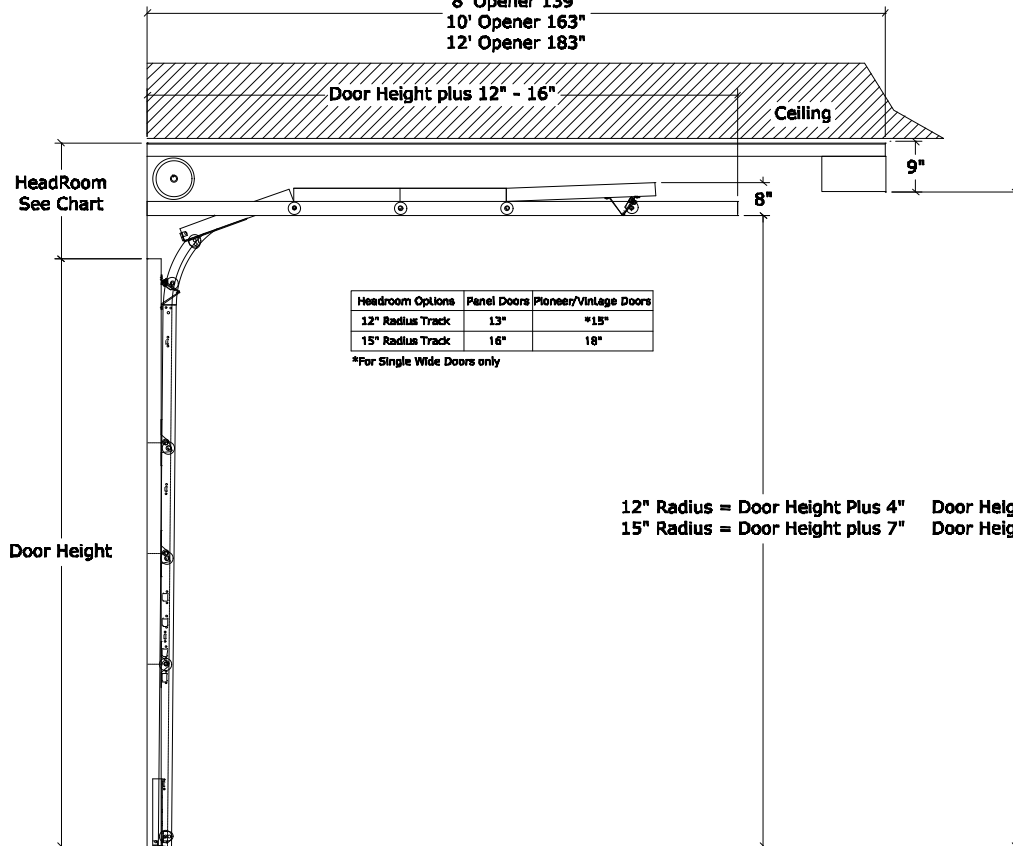

**Standard Radius (12" and 15")**

Rev 7-17-6

7' Opener 128"  
 8' Opener 139"  
 10' Opener 163"  
 12' Opener 183"

**Front Low HeadRoom**

Rev 7-17-01

7' Opener 128"  
 8' Opener 139"  
 10' Opener 163"  
 12' Opener 183"