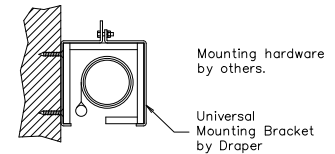

Mounting Details

Wall Mounting
Suggested Methods

Ceiling Mounting
Suggested Methods

Recessed Mounting
Suggested Methods

DRAPER ROLLERAMIC
Mounting Details

DRAPER

Rolleramic

DRAPER, Inc., 411 S. Pearl Street, Spiceland, Indiana 47385
 EMAIL drapercontract@draperinc.com, PH 765-987-7999, FAX 866-637-5611