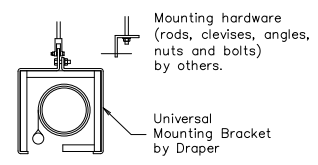

Mounting Details

Wall Mounting
Suggested Methods

Ceiling Mounting
Suggested Methods

Recessed Mounting
Suggested Methods

DRAPER ROLLERAMIC
Mounting Details

DRAPER

Rolleramic

DRAPER, Inc., 411 S. Pearl Street, Spiceland, Indiana 47385
 EMAIL drapercontract@draperinc.com, PH 765-987-7999, FAX 866-637-5611