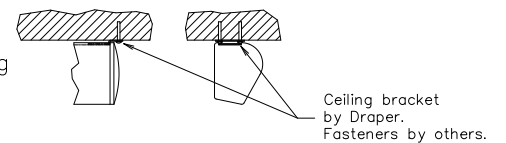

Wall Mounting

Ceiling Mounting

Extended Mounting

Mounting Details

DRAPER

Silhouette/V

DRAPER, Inc., 411 S. Pearl Street, Spiceland, Indiana 47385
 EMAIL drapercontract@draperinc.com, PH 765-987-7999, FAX 866-637-5611