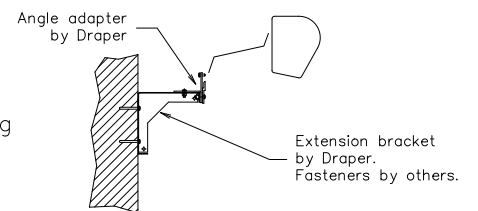

Wall Mounting

Ceiling Mounting

Extended Mounting

Mounting Details

DRAPER

Silhouette/V

DRAPER, Inc., 411 S. Pearl Street, Spiceland, Indiana 47385
 EMAIL drapercontract@draperinc.com, PH 765-987-7999, FAX 866-637-5611