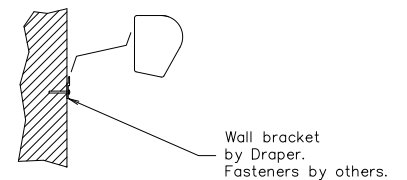

Wall Mounting

Ceiling Mounting

Extended Mounting

Mounting Details

DRAPER

Silhouette/V

DRAPER, Inc., 411 S. Pearl Street, Spiceland, Indiana 47385
 EMAIL drapercontract@draperinc.com, PH 765-987-7999, FAX 866-637-5611