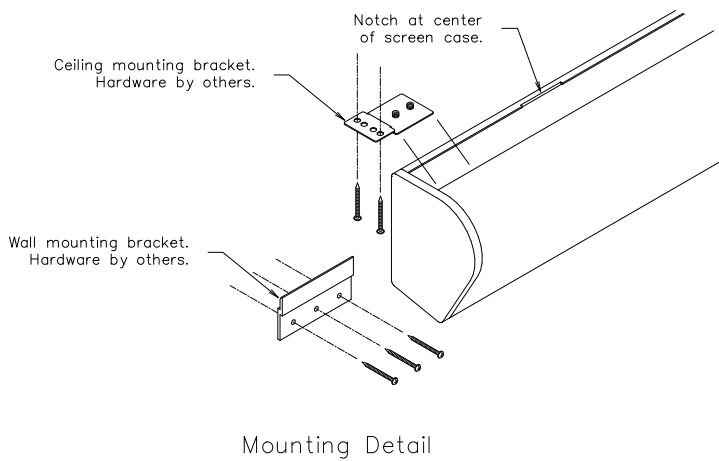

Wall Mounting

Ceiling Mounting

Extended Mounting

Mounting Details

DRAPER

Silhouette/V

DRAPER, Inc., 411 S. Pearl Street, Spiceland, Indiana 47385
 EMAIL drapercontract@draperinc.com, PH 765-987-7999, FAX 866-637-5611