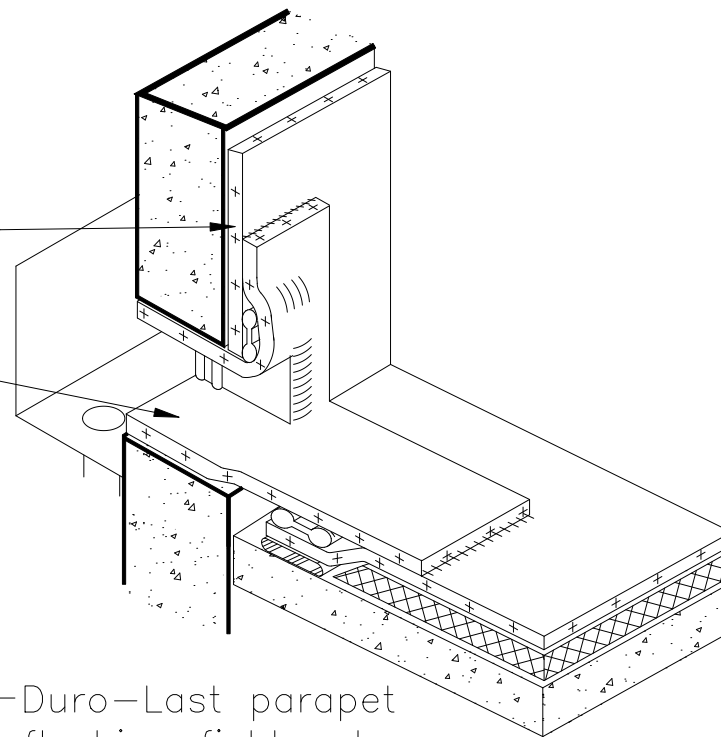

Duro-Last parapet flashing field cut around opening.

Duro-Last prefabricated custom curb flashings.

Duro-Last parapet flashing field cut around opening.

Field fabricated support bracket.

Duro-Last prefabricated custom curb flashing.

Fill May Be Required Depending on Thickness Of Insulation.

SB-240 or Duro-Last Caulk.

2040A SCUPPER-CLOSED END
New Construction or Reroof
© COPYRIGHT 1998

No
Scale