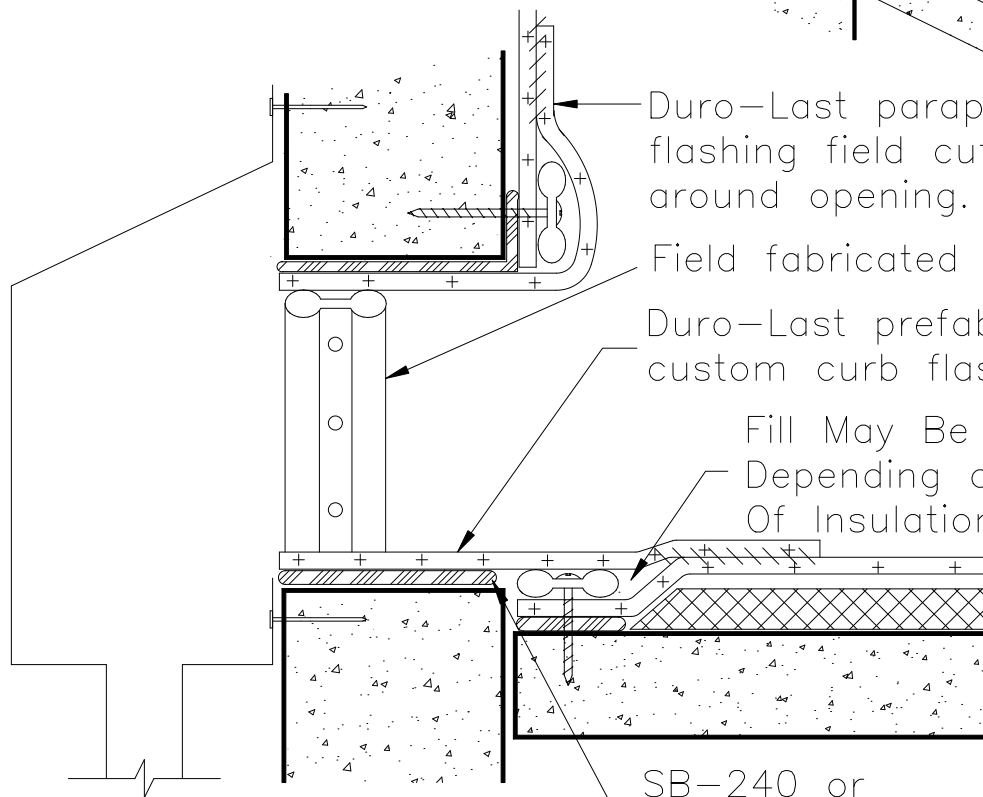

Duro-Last parapet flashing field cut around opening.

Duro-Last prefabricated custom curb flashings.

Duro-Last parapet flashing field cut around opening.

Field fabricated support bracket.

Duro-Last prefabricated custom curb flashing.

Fill May Be Required Depending on Thickness Of Insulation.

SB-240 or Duro-Last Caulk.

2040A SCUPPER-CLOSED END
New Construction or Reroof
© COPYRIGHT 1998

No
Scale