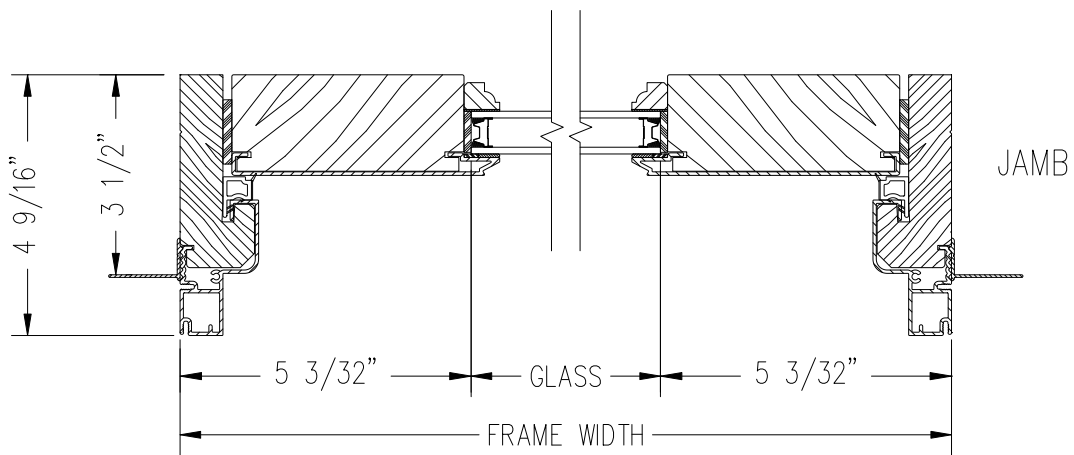

INSWING FRENCH SIDELITE / POST DOOR (VERTICAL SECTION - STAT. PANEL)
3 1/2" WALL

VERTICAL SECTION

HORIZONTAL SECTION