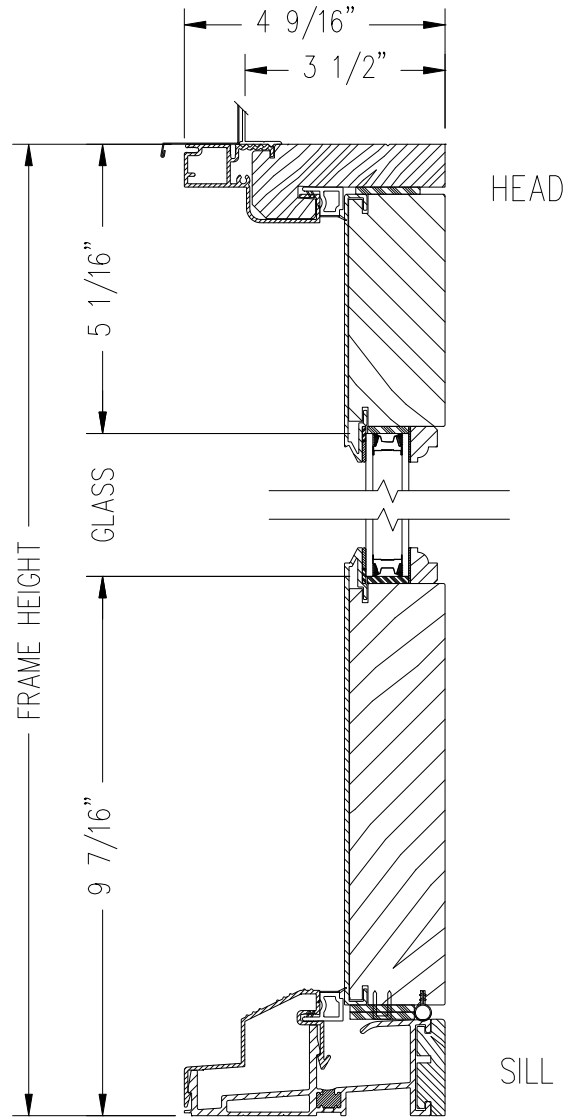

INSWING FRENCH SIDELITE / POST DOOR (VERTICAL SECTION - STAT. PANEL)
3 1/2" WALL

VERTICAL SECTION

HORIZONTAL SECTION