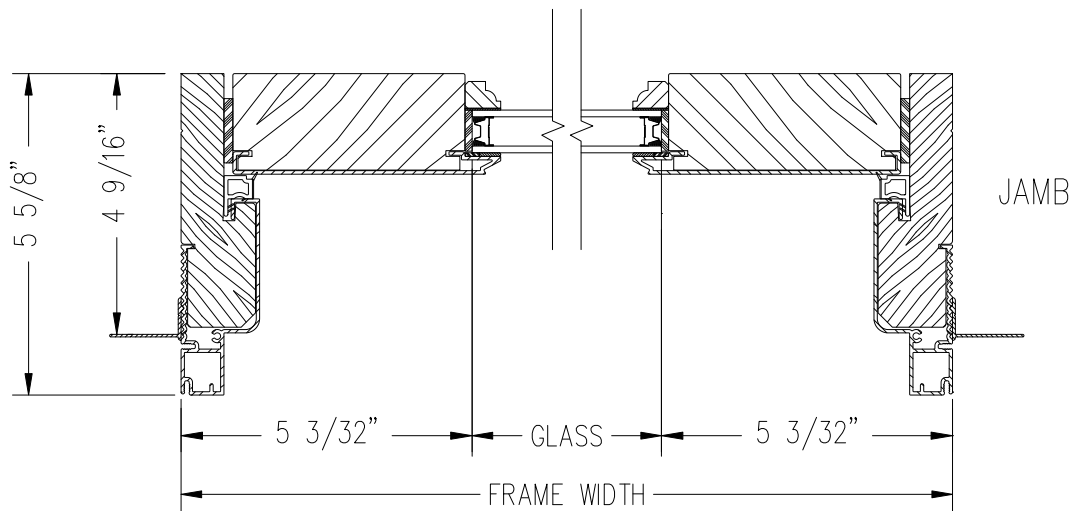

INSWING FRENCH SIDELITE / POST DOOR (VERTICAL SECTION - STAT. PANEL)
4 9/16" WALL

VERTICAL SECTION

VERTICAL SECTION

HORIZONTAL SECTION