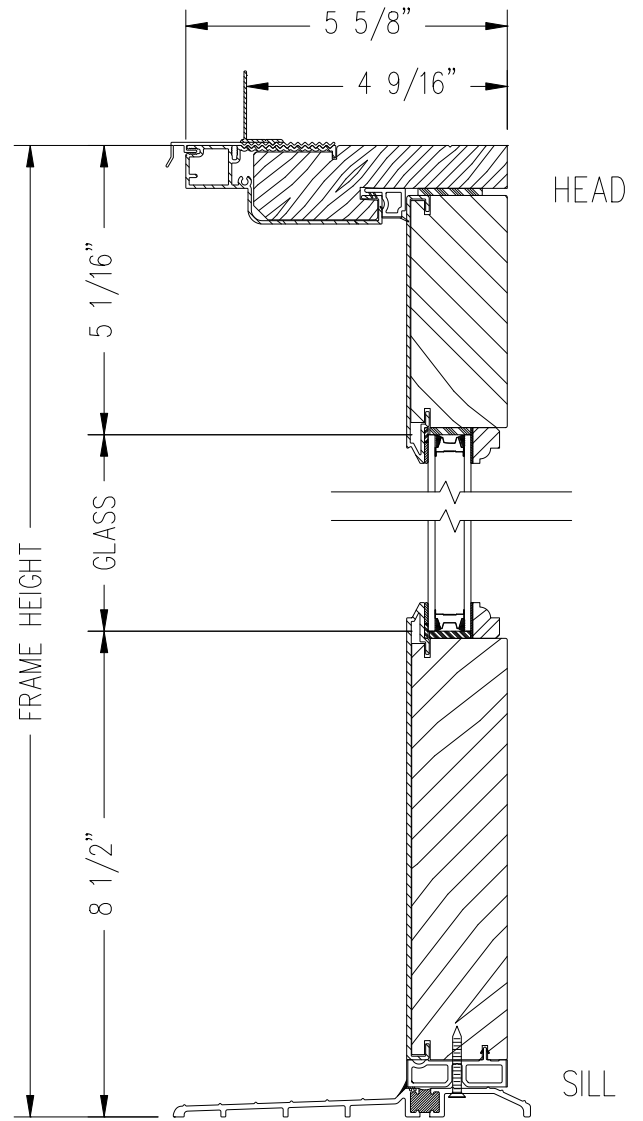

INSWING FRENCH SIDELITE / POST DOOR (VERTICAL SECTION - STAT. PANEL)
4 9/16" WALL

VERTICAL SECTION

VERTICAL SECTION

HORIZONTAL SECTION