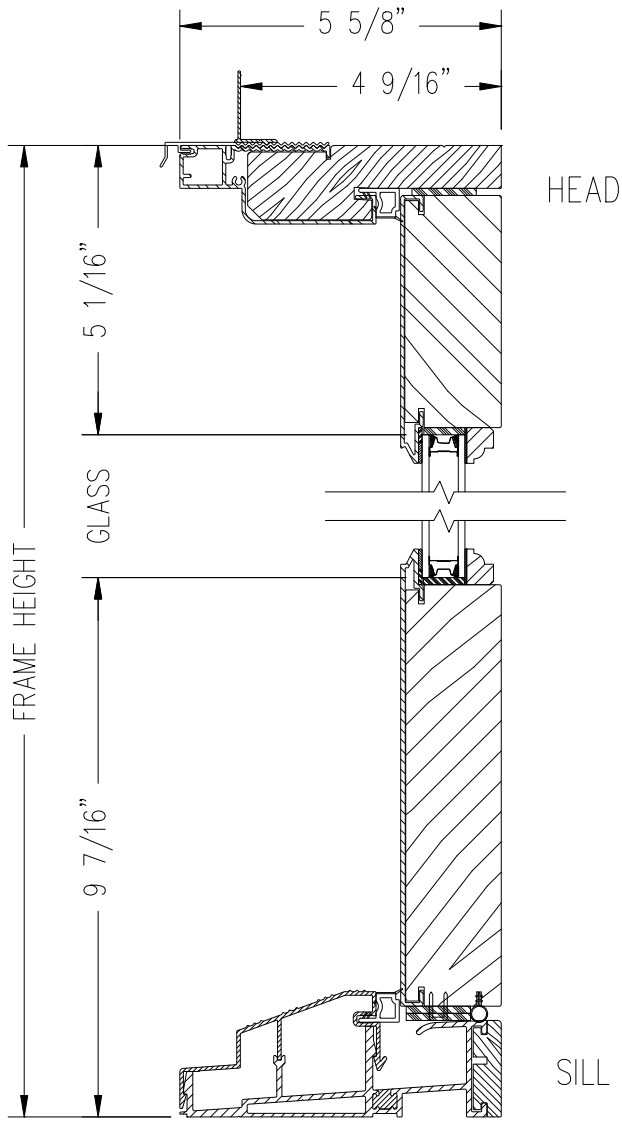

INSWING FRENCH SIDELITE / POST DOOR (VERTICAL SECTION - STAT. PANEL)
4 9/16" WALL

VERTICAL SECTION

VERTICAL SECTION

HORIZONTAL SECTION