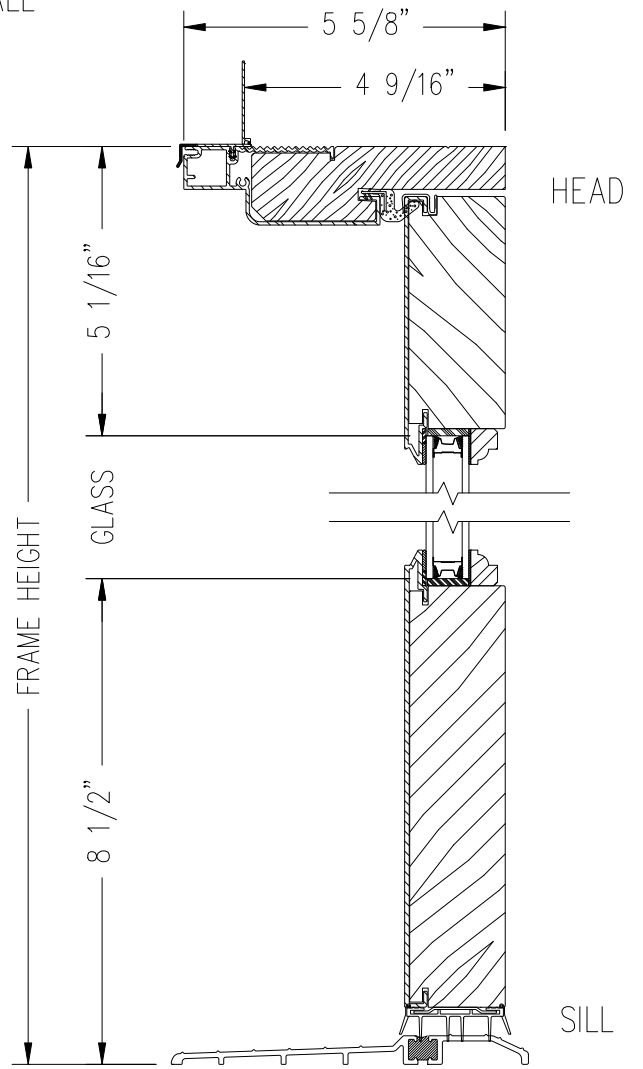

INSWING FRENCH DOOR
4 9/16" WALL

VERTICAL SECTION

VERTICAL SECTION
SHOWN W/ HANDICAP SILL

HORIZONTAL SECTION