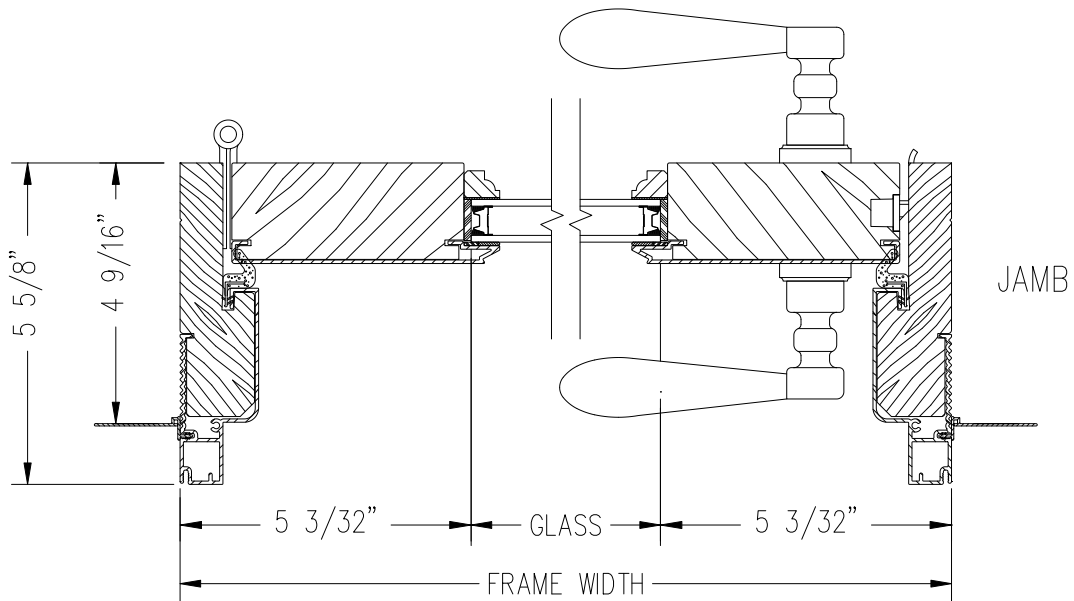

INSWING FRENCH DOOR
4 9/16" WALL

VERTICAL SECTION

VERTICAL SECTION
SHOWN W/ HANDICAP SILL

HORIZONTAL SECTION