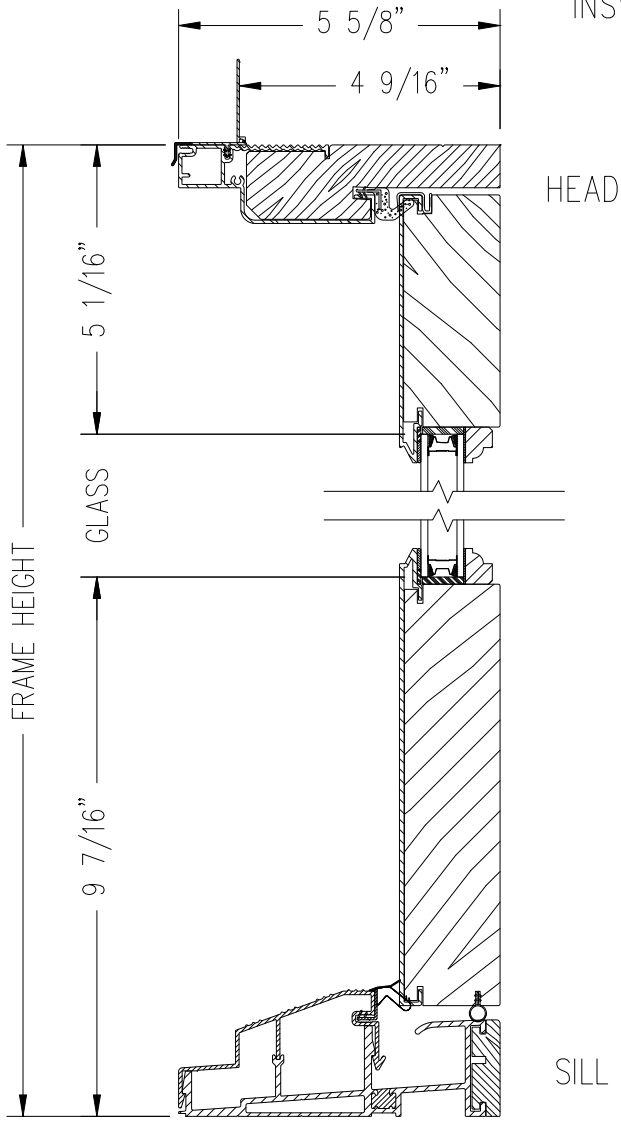

INSWING FRENCH DOOR
4 9/16" WALL

VERTICAL SECTION

VERTICAL SECTION
SHOWN W/ HANDICAP SILL

HORIZONTAL SECTION