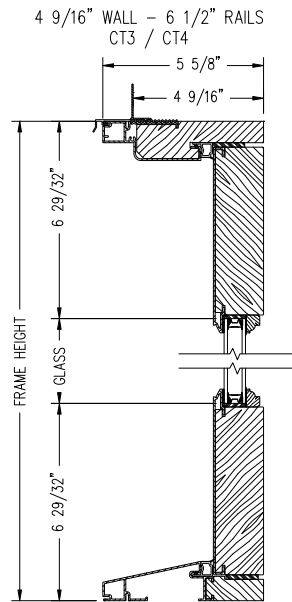

INSWING FRENCH DOOR TRANSOM  
4 9/16" WALL  
VERTICAL SECTIONS

INSWING FRENCH DOOR TRANSOM  
4 9/16" WALL  
HORIZONTAL SECTIONS