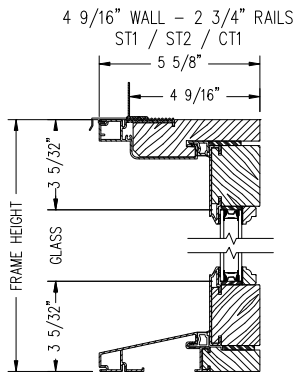

INSWING FRENCH DOOR TRANSOM  
4 9/16" WALL  
VERTICAL SECTIONS

INSWING FRENCH DOOR TRANSOM  
4 9/16" WALL  
HORIZONTAL SECTIONS