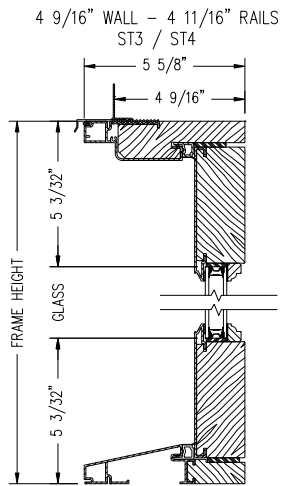

INSWING FRENCH DOOR TRANSOM  
4 9/16" WALL  
VERTICAL SECTIONS

INSWING FRENCH DOOR TRANSOM  
4 9/16" WALL  
HORIZONTAL SECTIONS