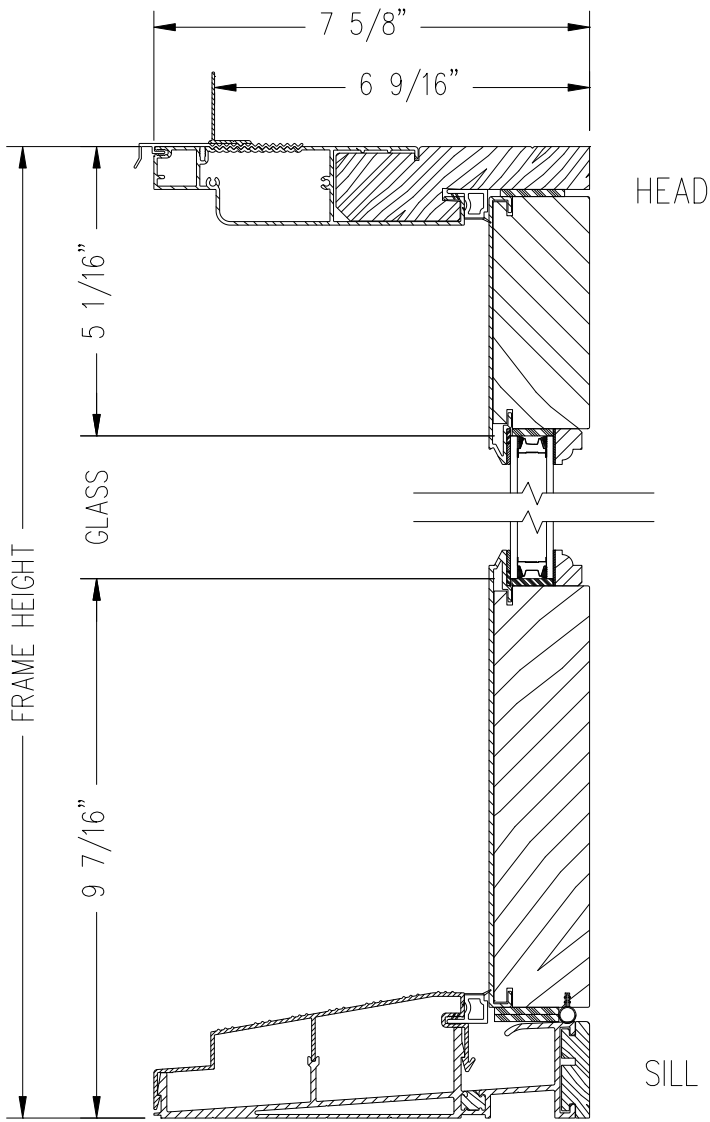

INSWING FRENCH SIDELITE / POST DOOR (VERTICAL SECTION - STAT. PANEL)  
6 9/16" WALL

VERTICAL SECTION

VERTICAL SECTION

HORIZONTAL SECTION