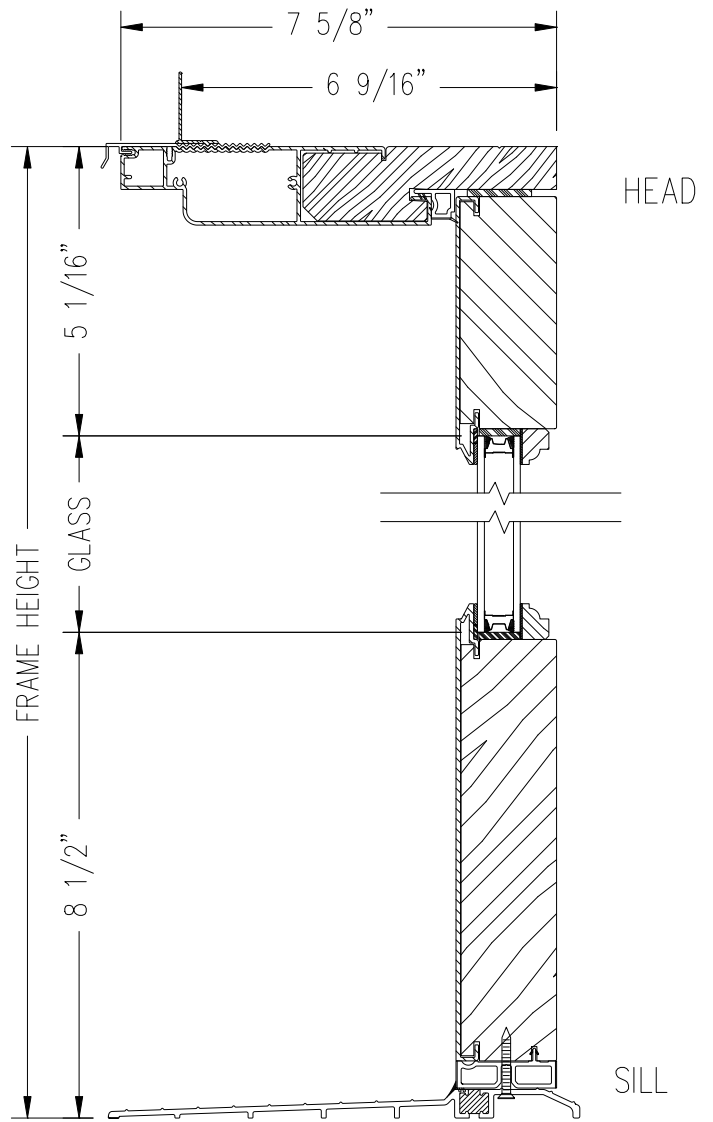

INSWING FRENCH SIDELITE / POST DOOR (VERTICAL SECTION - STAT. PANEL)  
6 9/16" WALL

VERTICAL SECTION

VERTICAL SECTION

HORIZONTAL SECTION