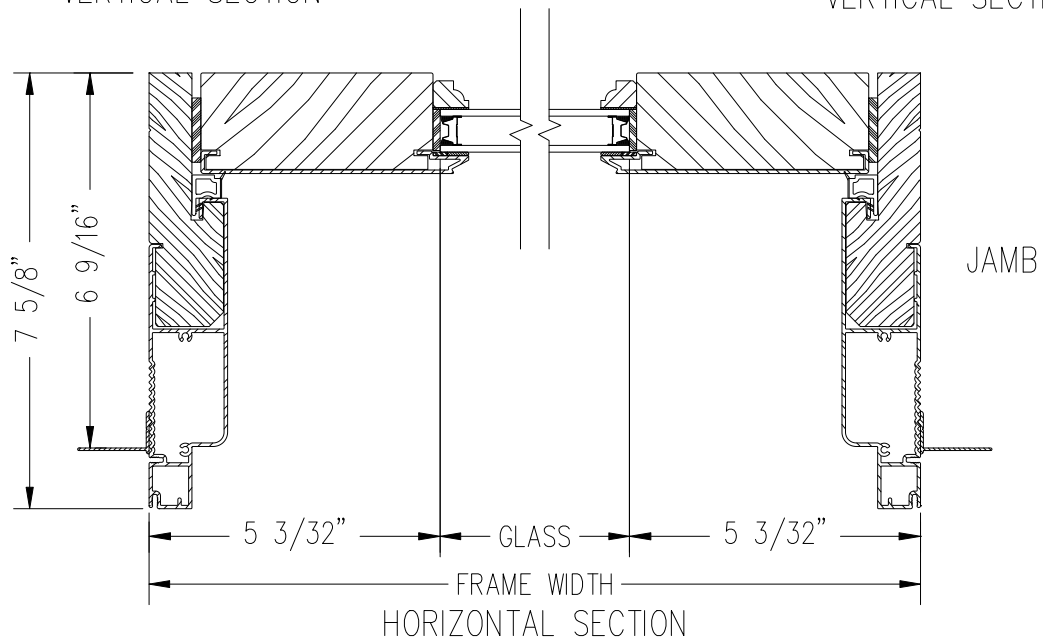

INSWING FRENCH SIDELITE / POST DOOR (VERTICAL SECTION - STAT. PANEL)  
6 9/16" WALL

VERTICAL SECTION

VERTICAL SECTION

HORIZONTAL SECTION