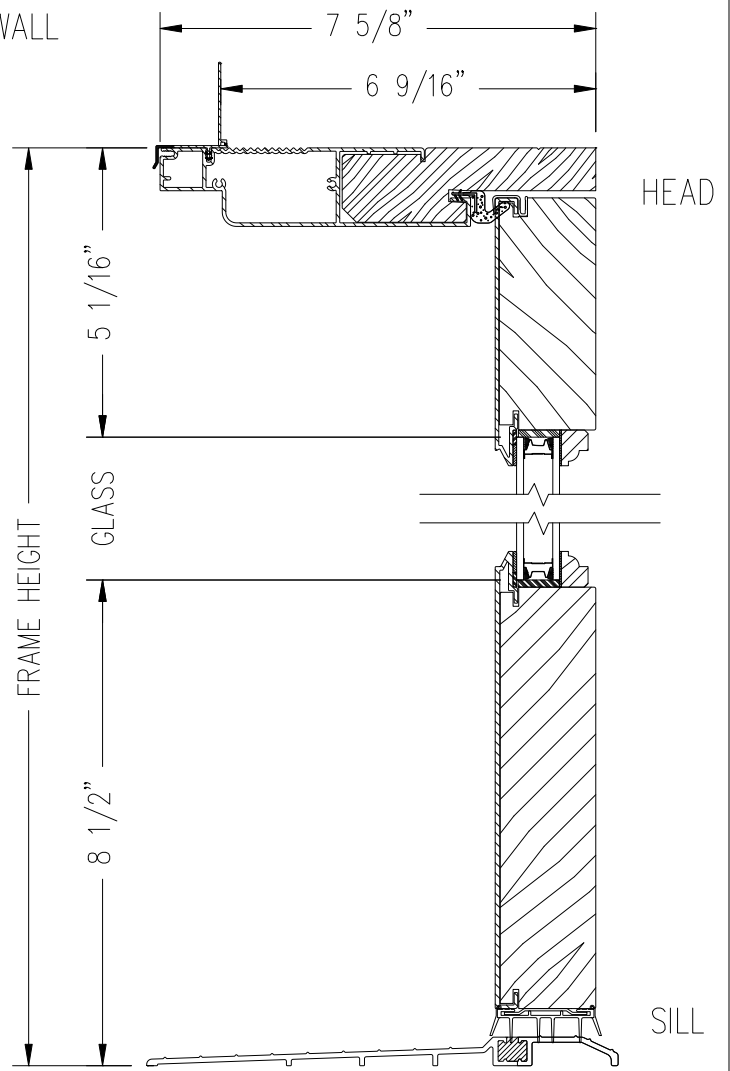

VERTICAL SECTION

INSWING FRENCH DOOR  
6 9/16" WALL

VERTICAL SECTION  
SHOWN W/ HANDICAP SILL

HORIZONTAL SECTION