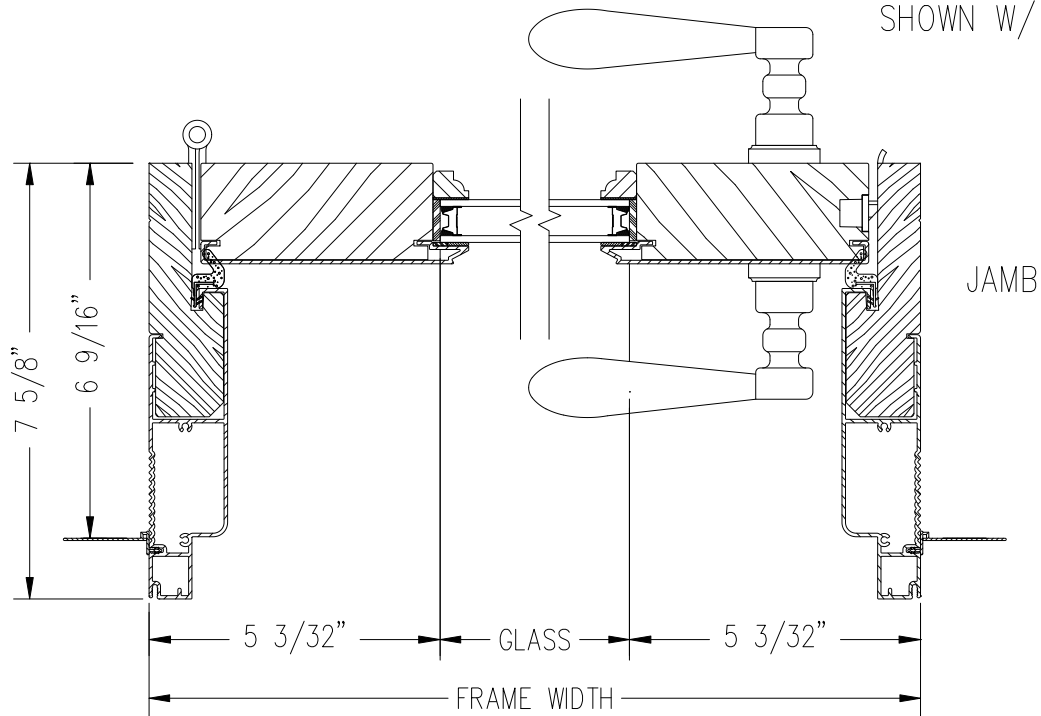

VERTICAL SECTION

INSWING FRENCH DOOR  
6 9/16" WALL

VERTICAL SECTION  
SHOWN W/ HANDICAP SILL

HORIZONTAL SECTION