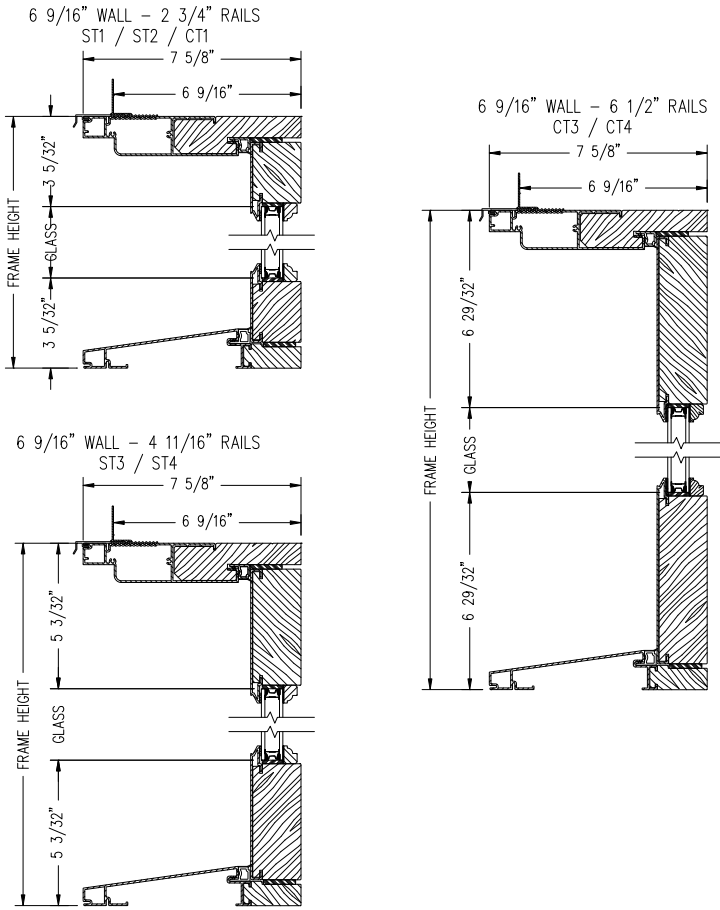

INSWING FRENCH DOOR TRANSOM
6 9/16" WALL
VERTICAL SECTIONS

INSWING FRENCH DOOR TRANSOM
6 9/16" WALL
HORIZONTAL SECTIONS