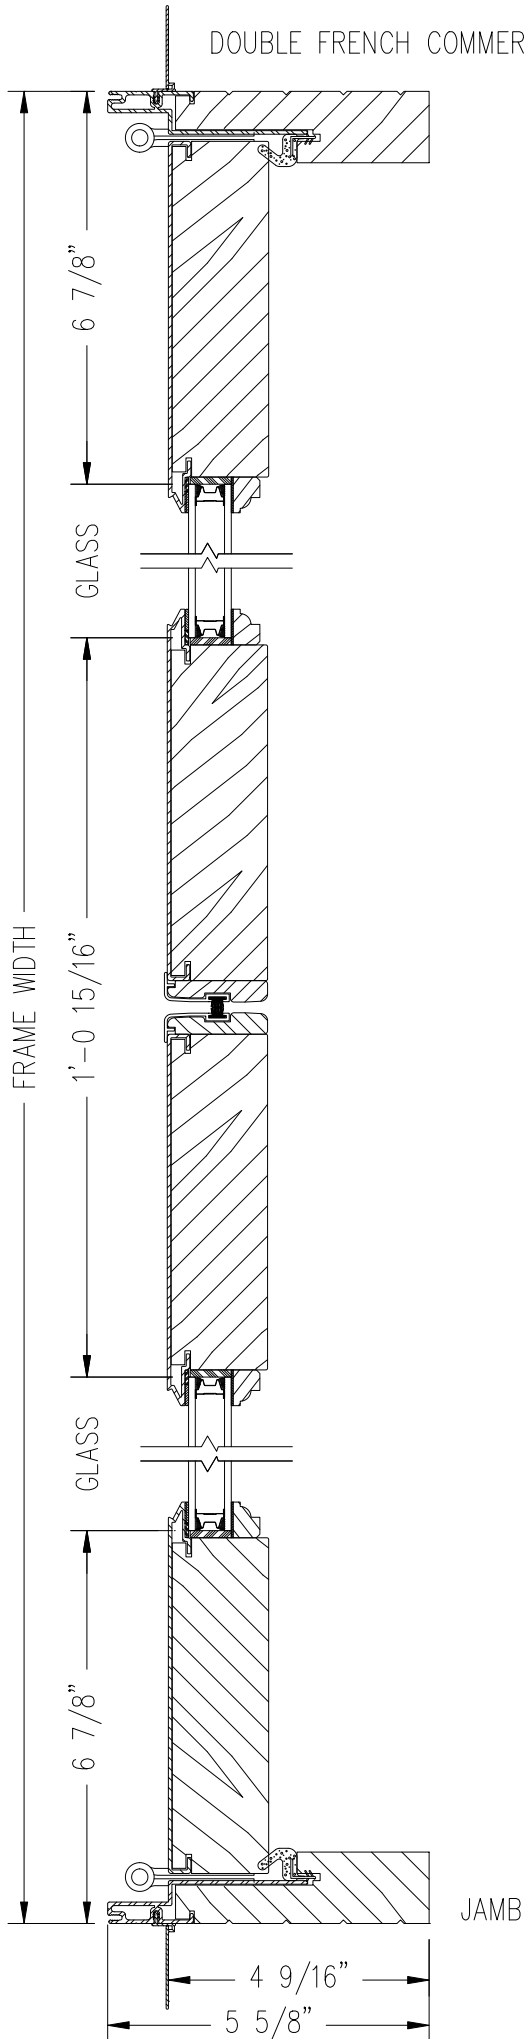

DOUBLE FRENCH COMMERCIAL DOOR

O/S FRENCH DOOR -- 12" BOTTOM RAIL