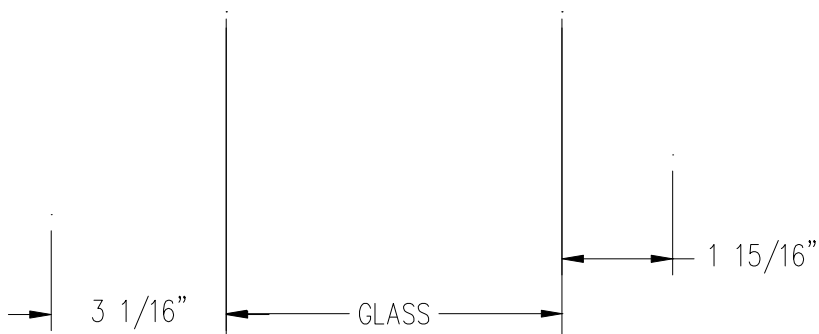

PATIO DOOR - (2 PANEL)

HEAD

SILL

VERTICAL SECTION

JAMB

HORIZONTAL SECTION