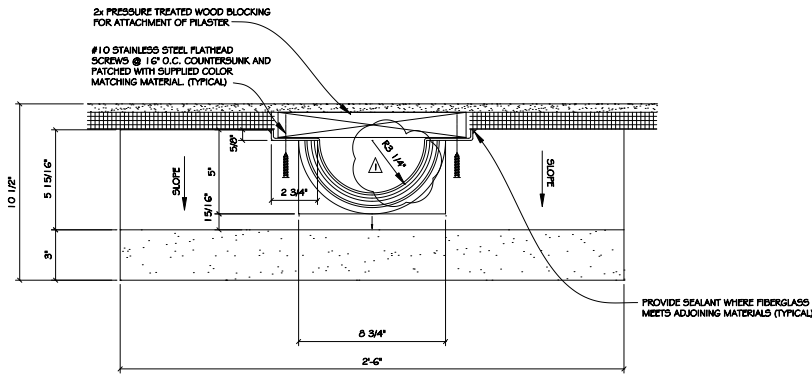

1 CUSTOM CORINTHIAN PILASTER
SCALE: 1-1/2" = 1'-0"

C PLAN OF BASE
SCALE: 3" = 1'-0"

A SECTION @ PILASTER BASE
SCALE: 6" = 1'-0"

B VILLAGE #1 CORNER
SCALE: 3" = 1'-0"