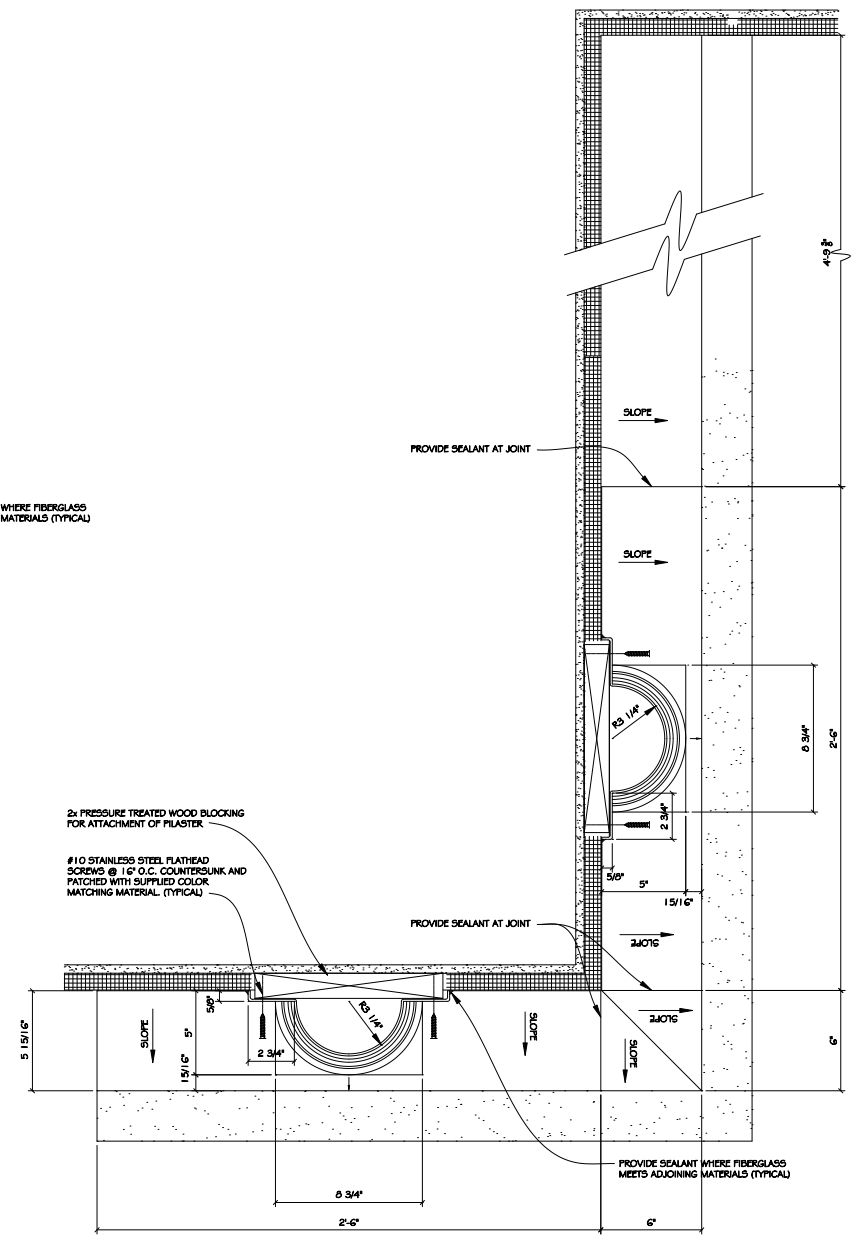

1 CUSTOM CORINTHIAN PILASTER
SCALE: 1-1/2" = 1'-0"

C PLAN OF BASE
SCALE: 3" = 1'-0"

A SECTION @ PILASTER BASE
SCALE: 6" = 1'-0"

B VILLAGE #1 CORNER
SCALE: 3" = 1'-0"