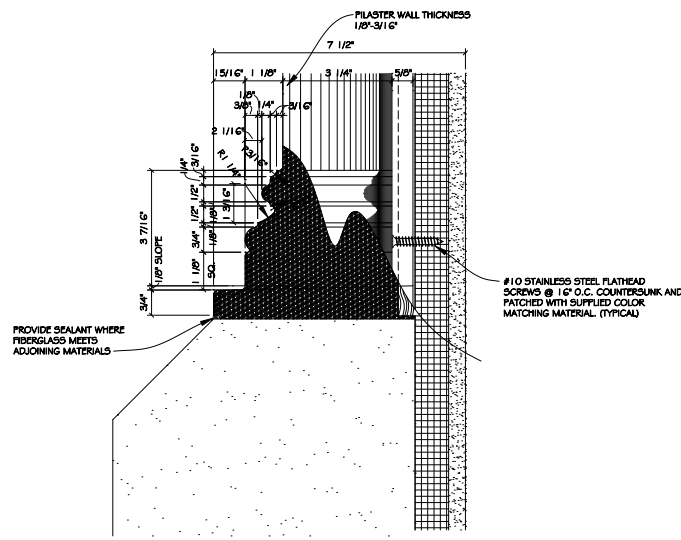

1 CUSTOM CORINTHIAN PILASTER
SCALE: 1-1/2" = 1'-0"

C PLAN OF BASE
SCALE: 3" = 1'-0"

A SECTION @ PILASTER BASE
SCALE: 6" = 1'-0"

B VILLAGE #1 CORNER
SCALE: 3" = 1'-0"