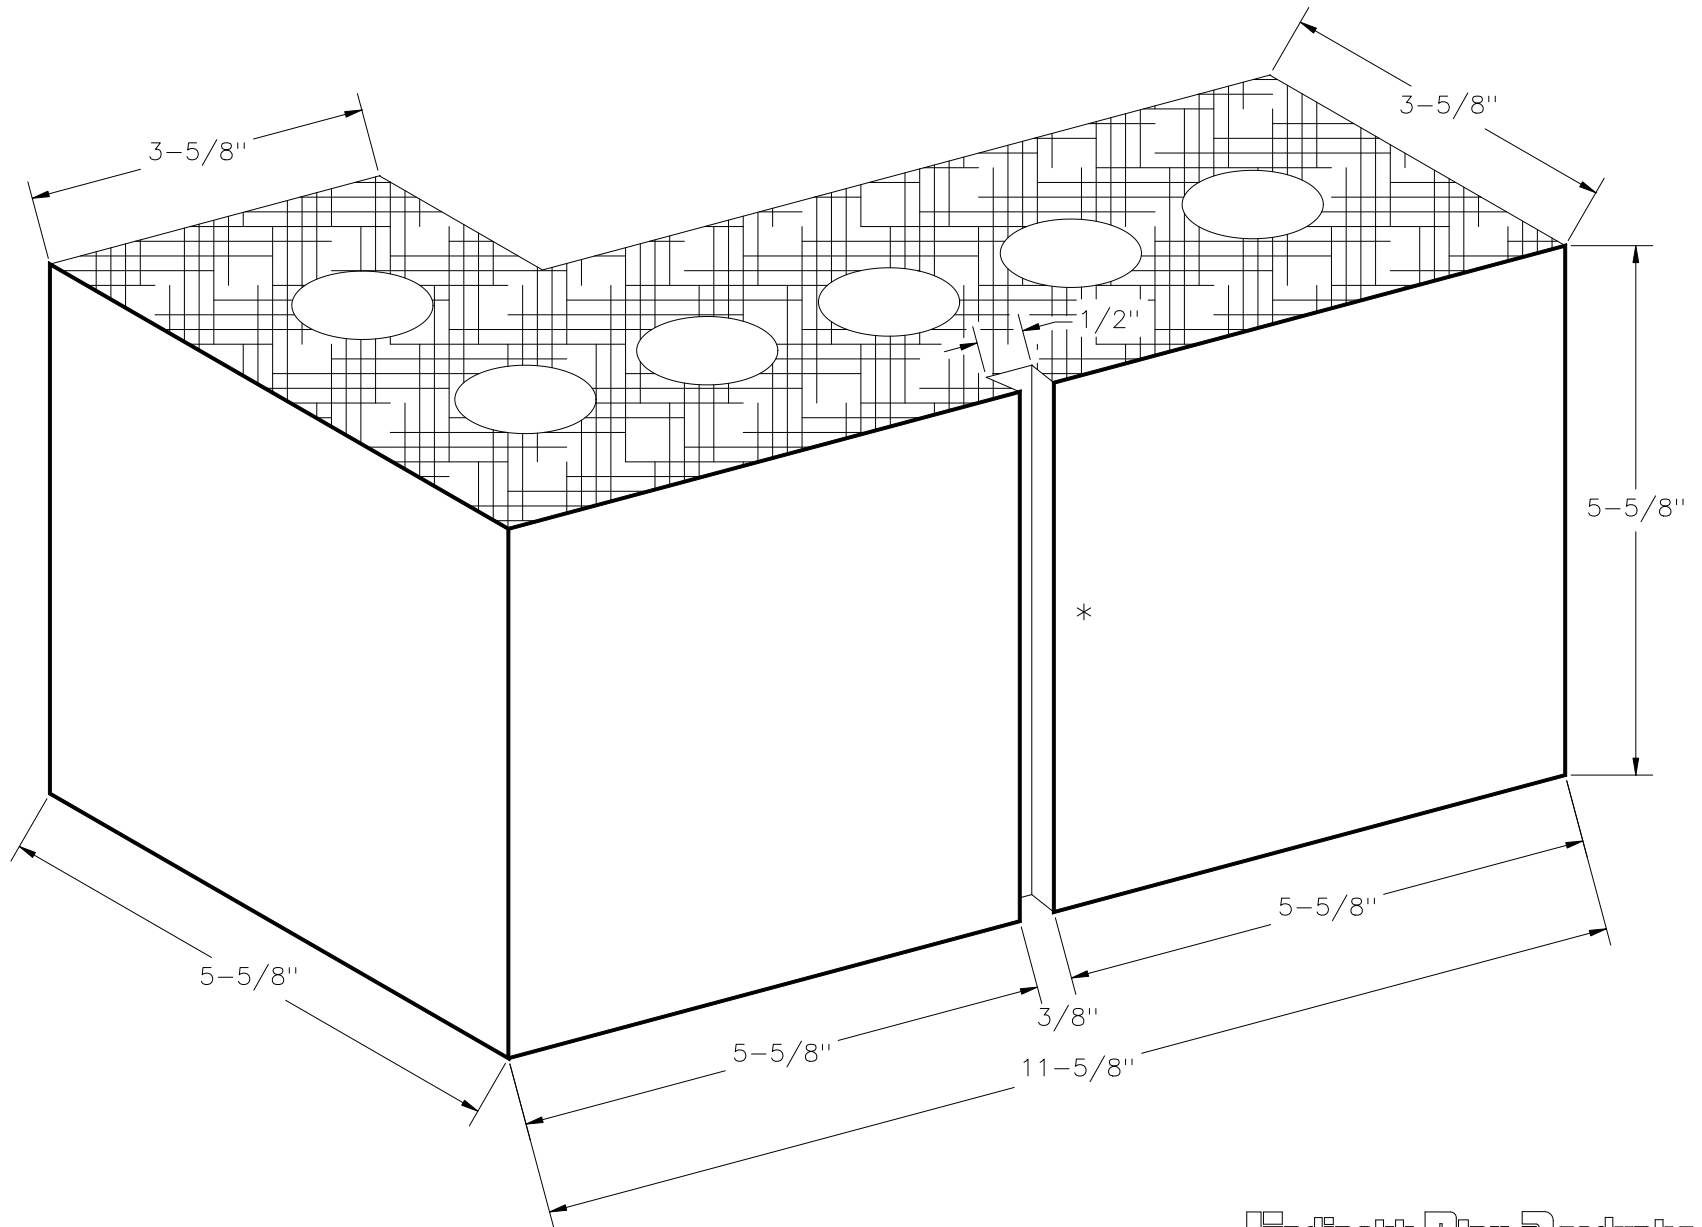

90° Giant Norman Corner

* Center slot optional

Endicott Clay Products Co