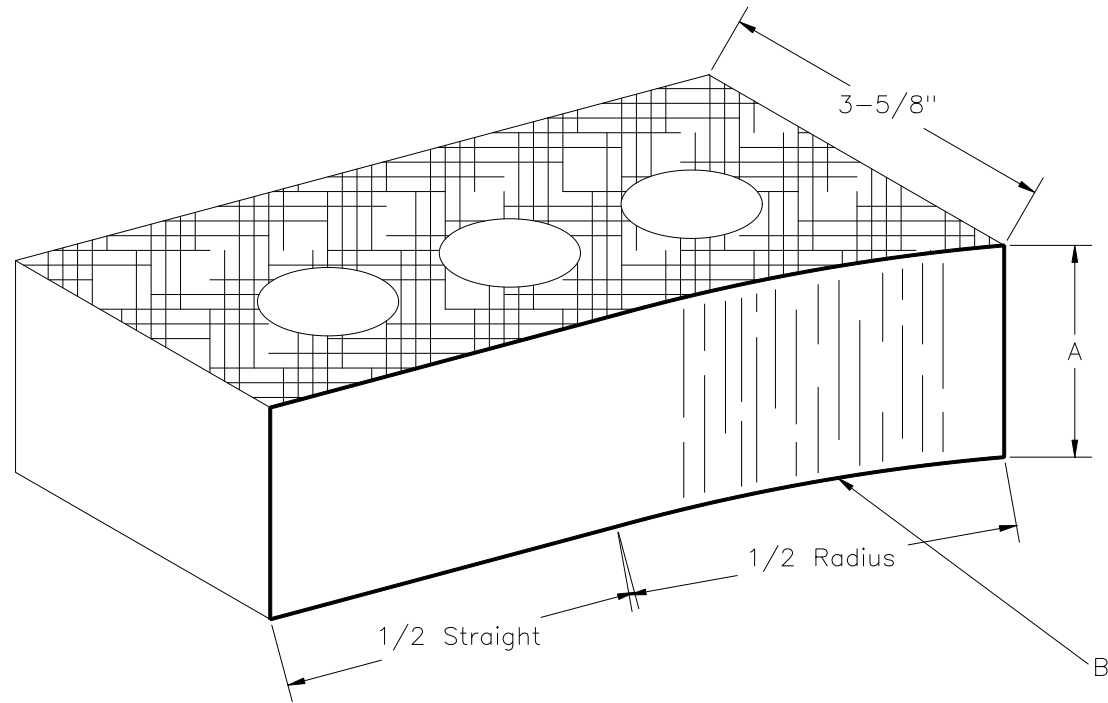

# Internal Radial Starter

## Dimensions Available

- A -  $2-1/4''$ ,  $2-13/16''$ ,  $3-5/8''$ ,  $7-5/8''$
- B - Radius to match radial stretcher

Radial starters required on 6' or less on normans and 4' or less on modulars