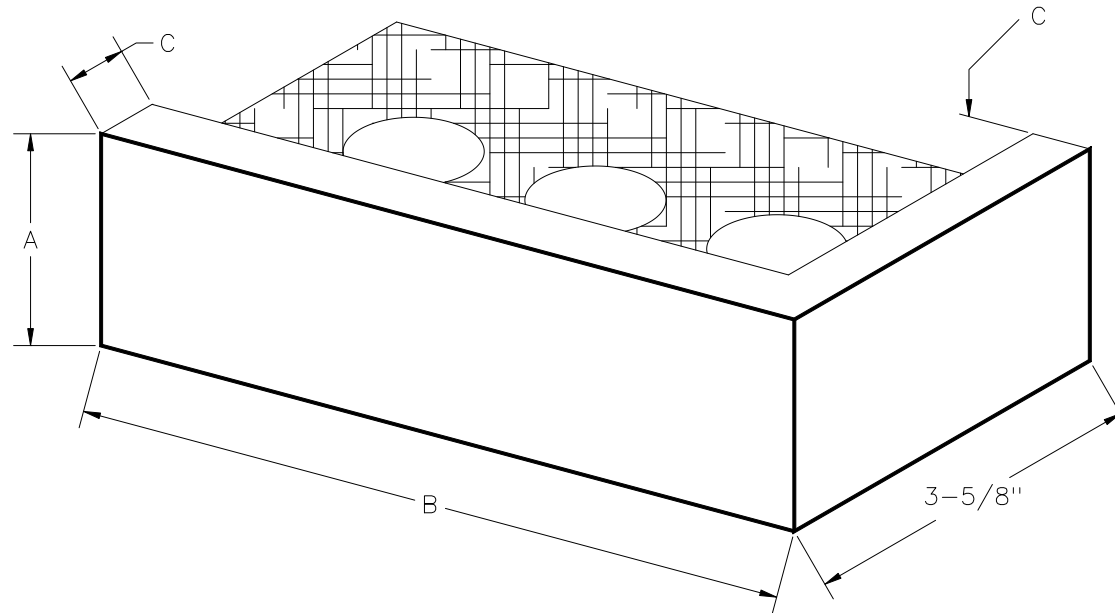

# Lip Stretcher Corner — Left

## Dimensions Available

- A — 2-1/4", 2-13/16", 3-5/8", 5-5/8", 7-5/8"
- B — 7-5/8", 11-5/8"
- C — Customers choice