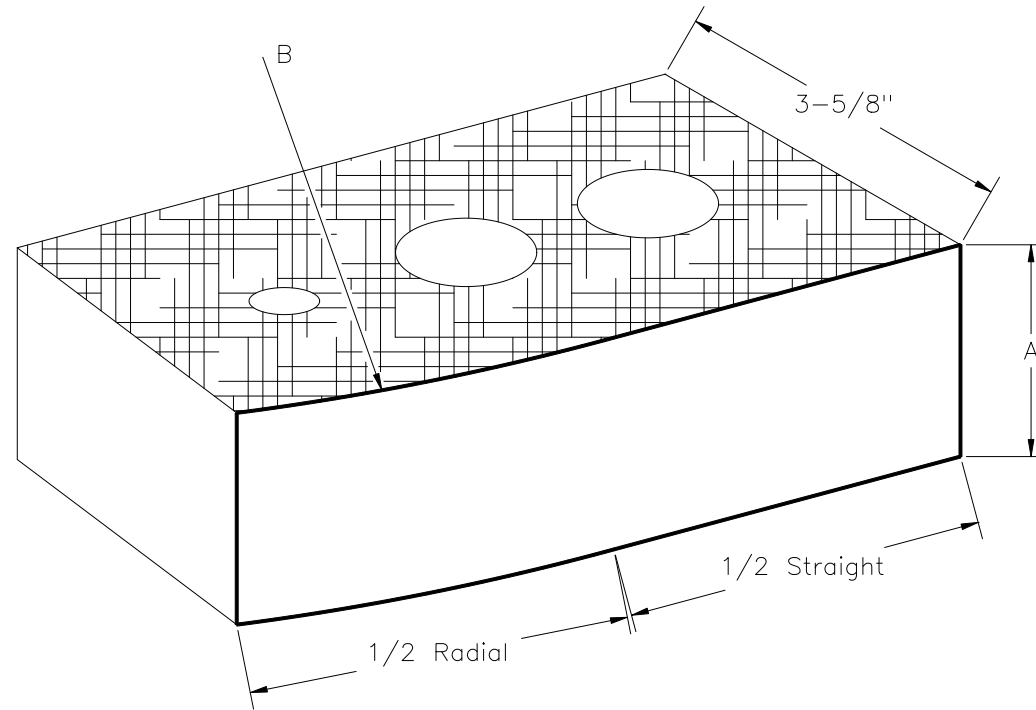

## Dimensions Available

A - 2-1/4", 2-13/16", 3-5/8", 5-5/8", 7-5/8"  
B - Radius to match radial stretcher

Radial starters required on 6' or less on normans and 4' or less on modulars