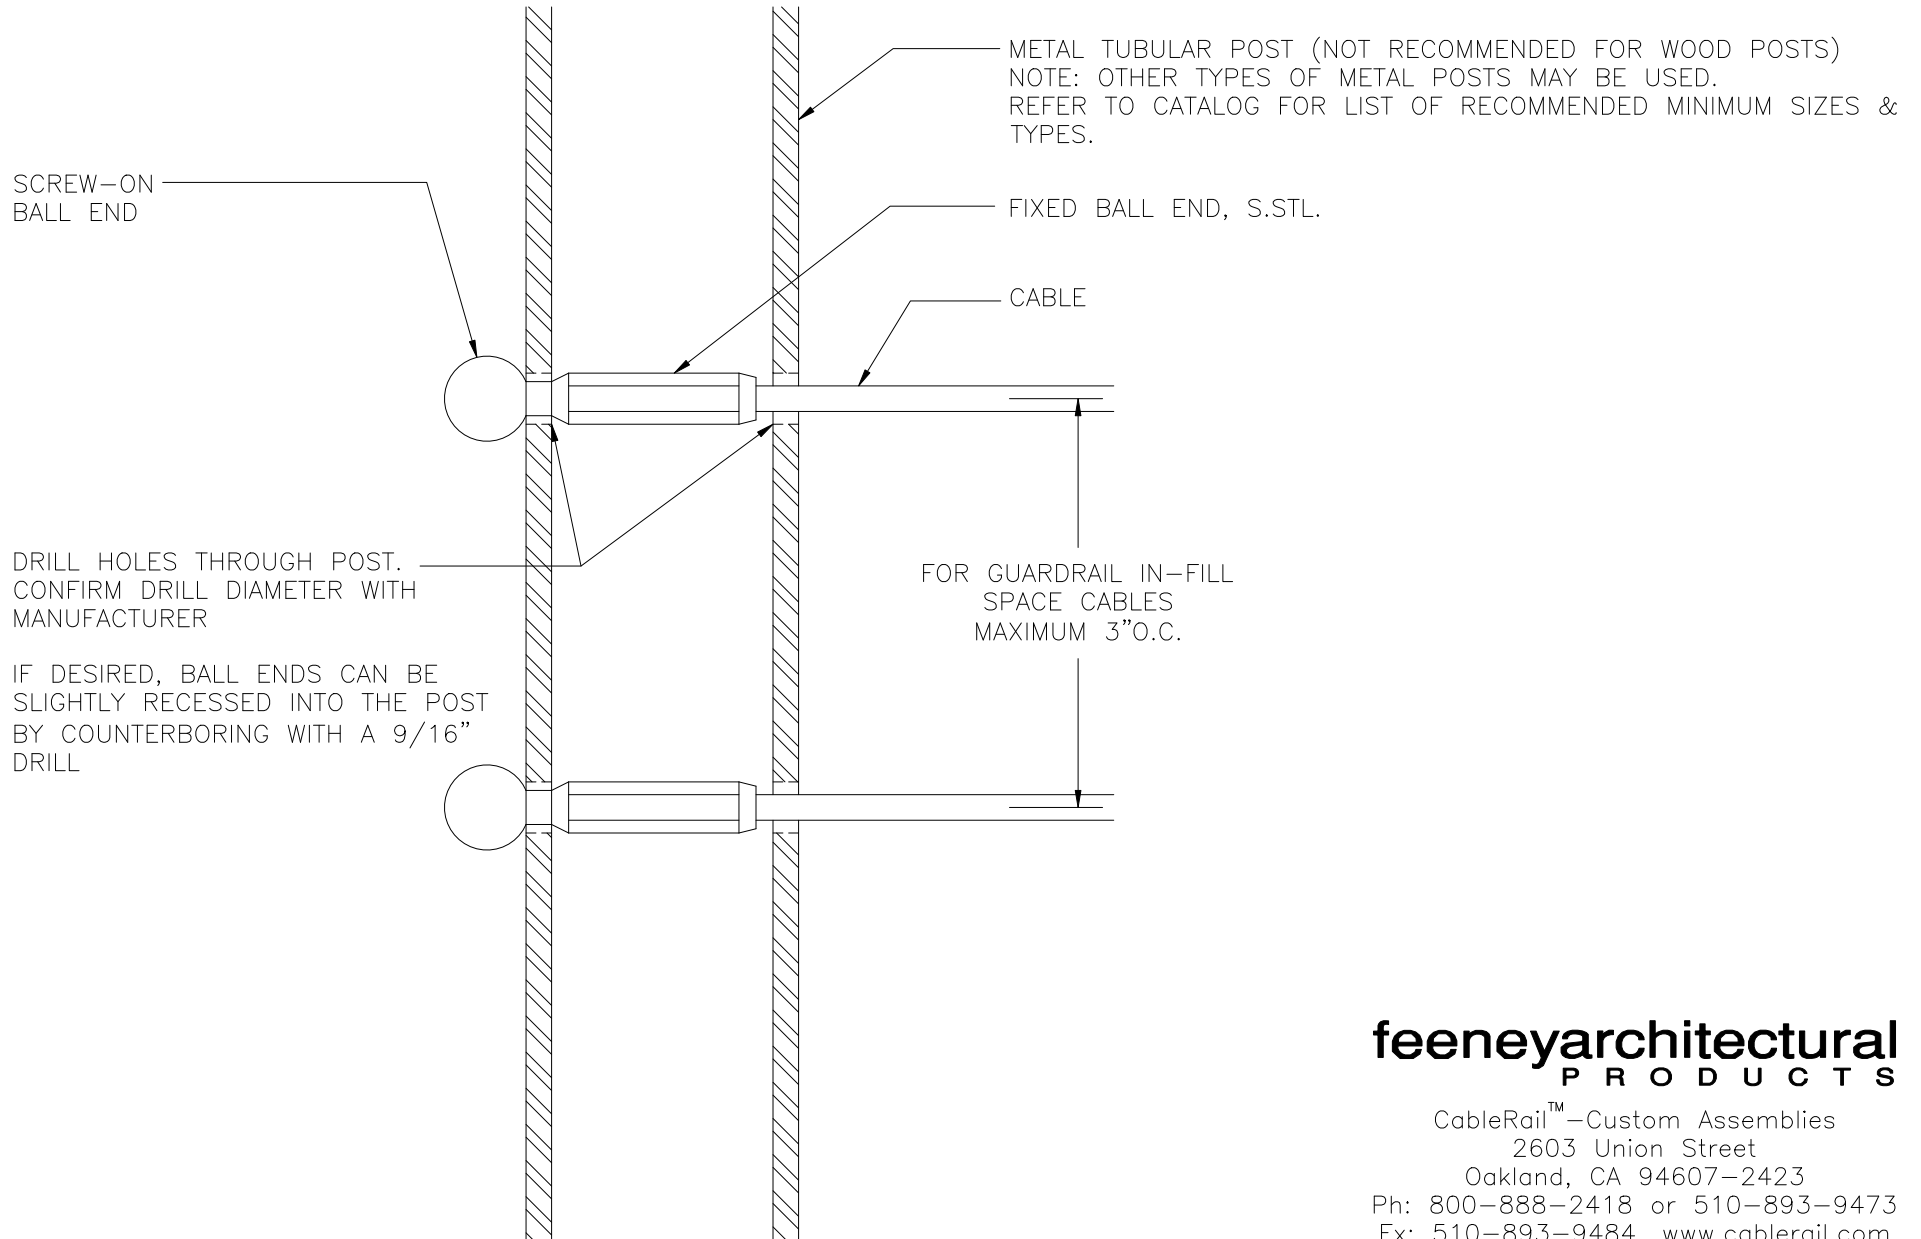

FIXED BALL END – HORIZONTAL TERMINATION ON METAL POST
(DETAILS TYPICAL FOR 1/8", 3/16" & 1/4" CABLE)

DWG # 187-FBE MTL TERM REV 2
DATE 11/07

feeneyarchitectural
PRODUCTS

CableRail™—Custom Assemblies
2603 Union Street
Oakland, CA 94607-2423
Ph: 800-888-2418 or 510-893-9473
Fx: 510-893-9484, www.cablerail.com