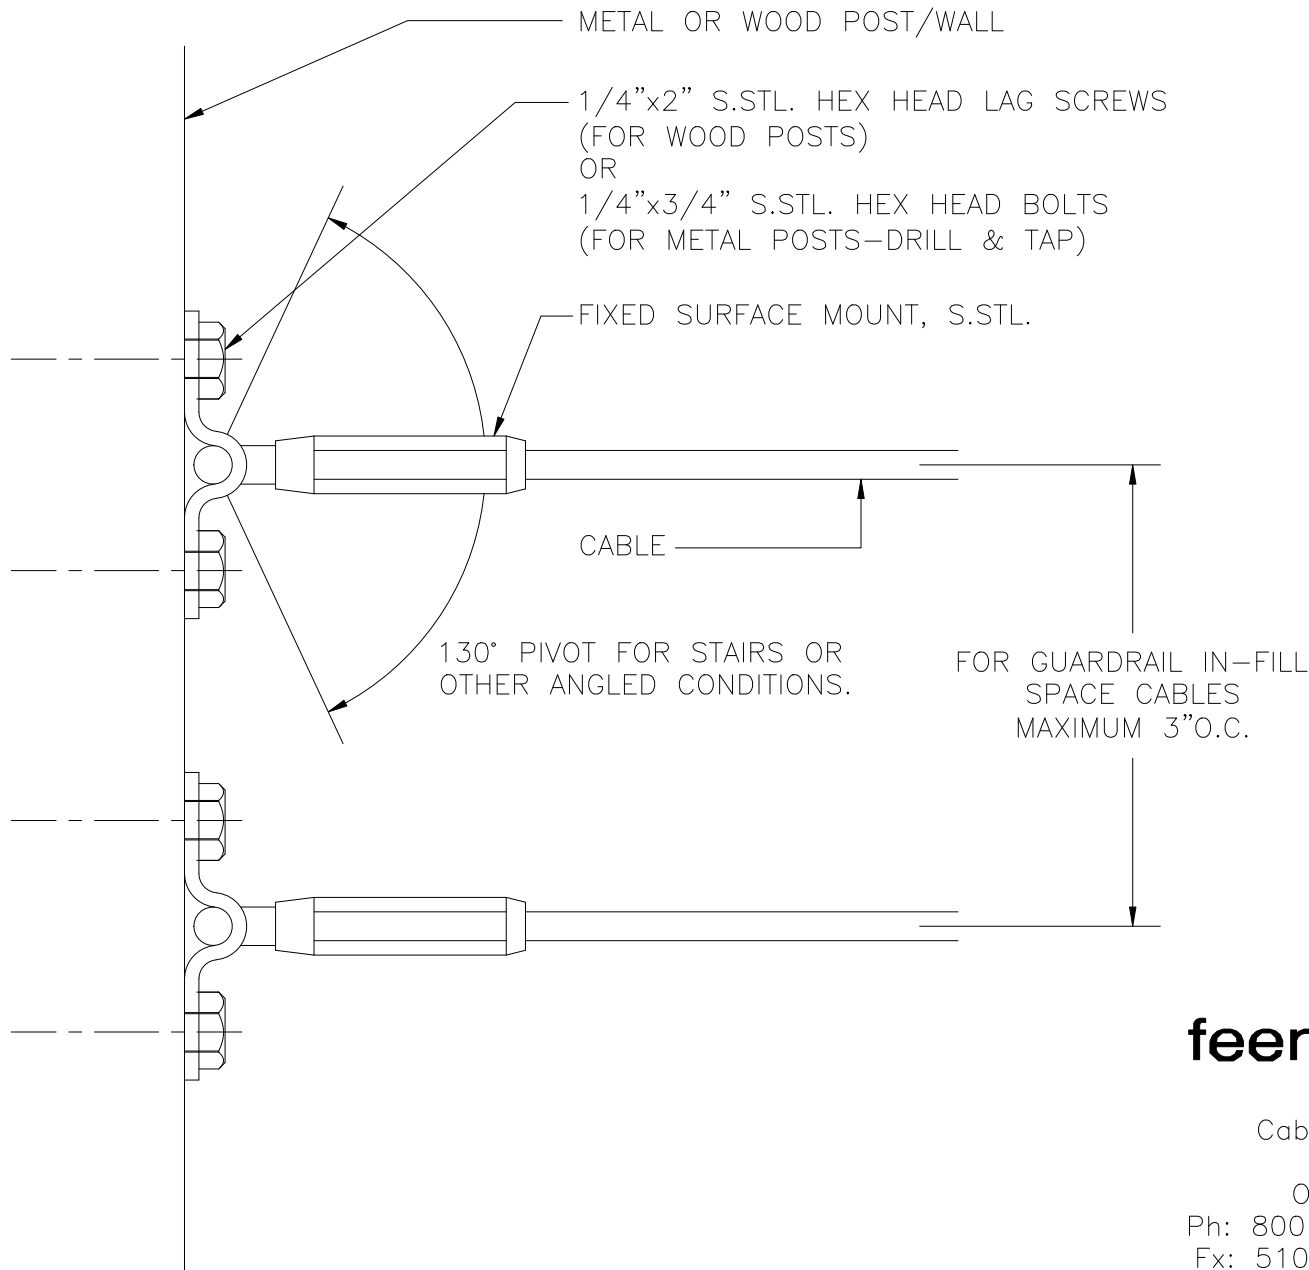

FIXED SURFACE MOUNT – HORIZONTAL TERMINATION ON POST/WALL
(DETAILS TYPICAL FOR 1/8", 3/16" & 1/4" CABLE)

DWG # 187-FSM TERM REV 2
DATE 11/07

feeneyarchitectural
P R O D U C T S

CableRail™ – Custom Assemblies
2603 Union Street
Oakland, CA 94607-2423
Ph: 800-888-2418 or 510-893-9473
Fx: 510-893-9484, www.cablerail.com