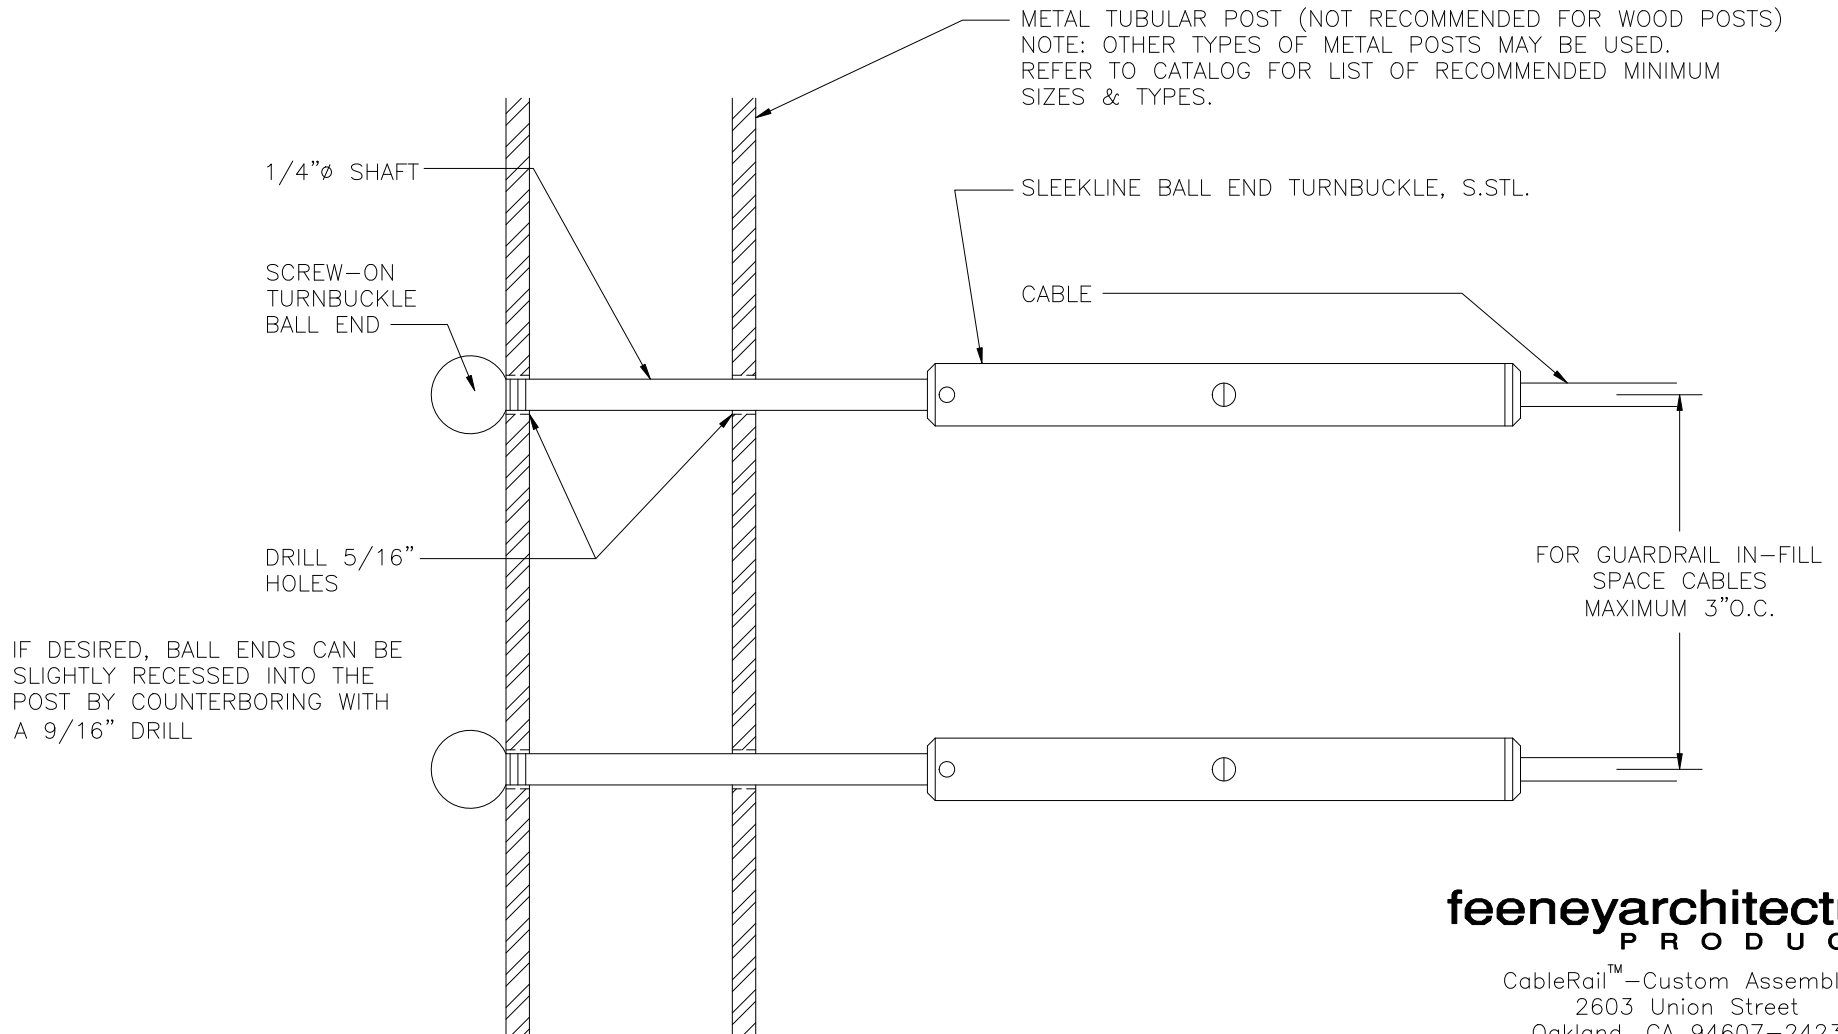

SLEEKLINE BALL END TURNBUCKLE – HORIZONTAL TERMINATION ON METAL POST
(DETAILS TYPICAL FOR 1/8", 3/16")

feeneyarchitectural
PRODUCTS

CableRail™-Custom Assemblies
2603 Union Street
Oakland, CA 94607-2423
Ph: 800-888-2418 or 510-893-9473
Fx: 510-893-9484, www.cablerail.com