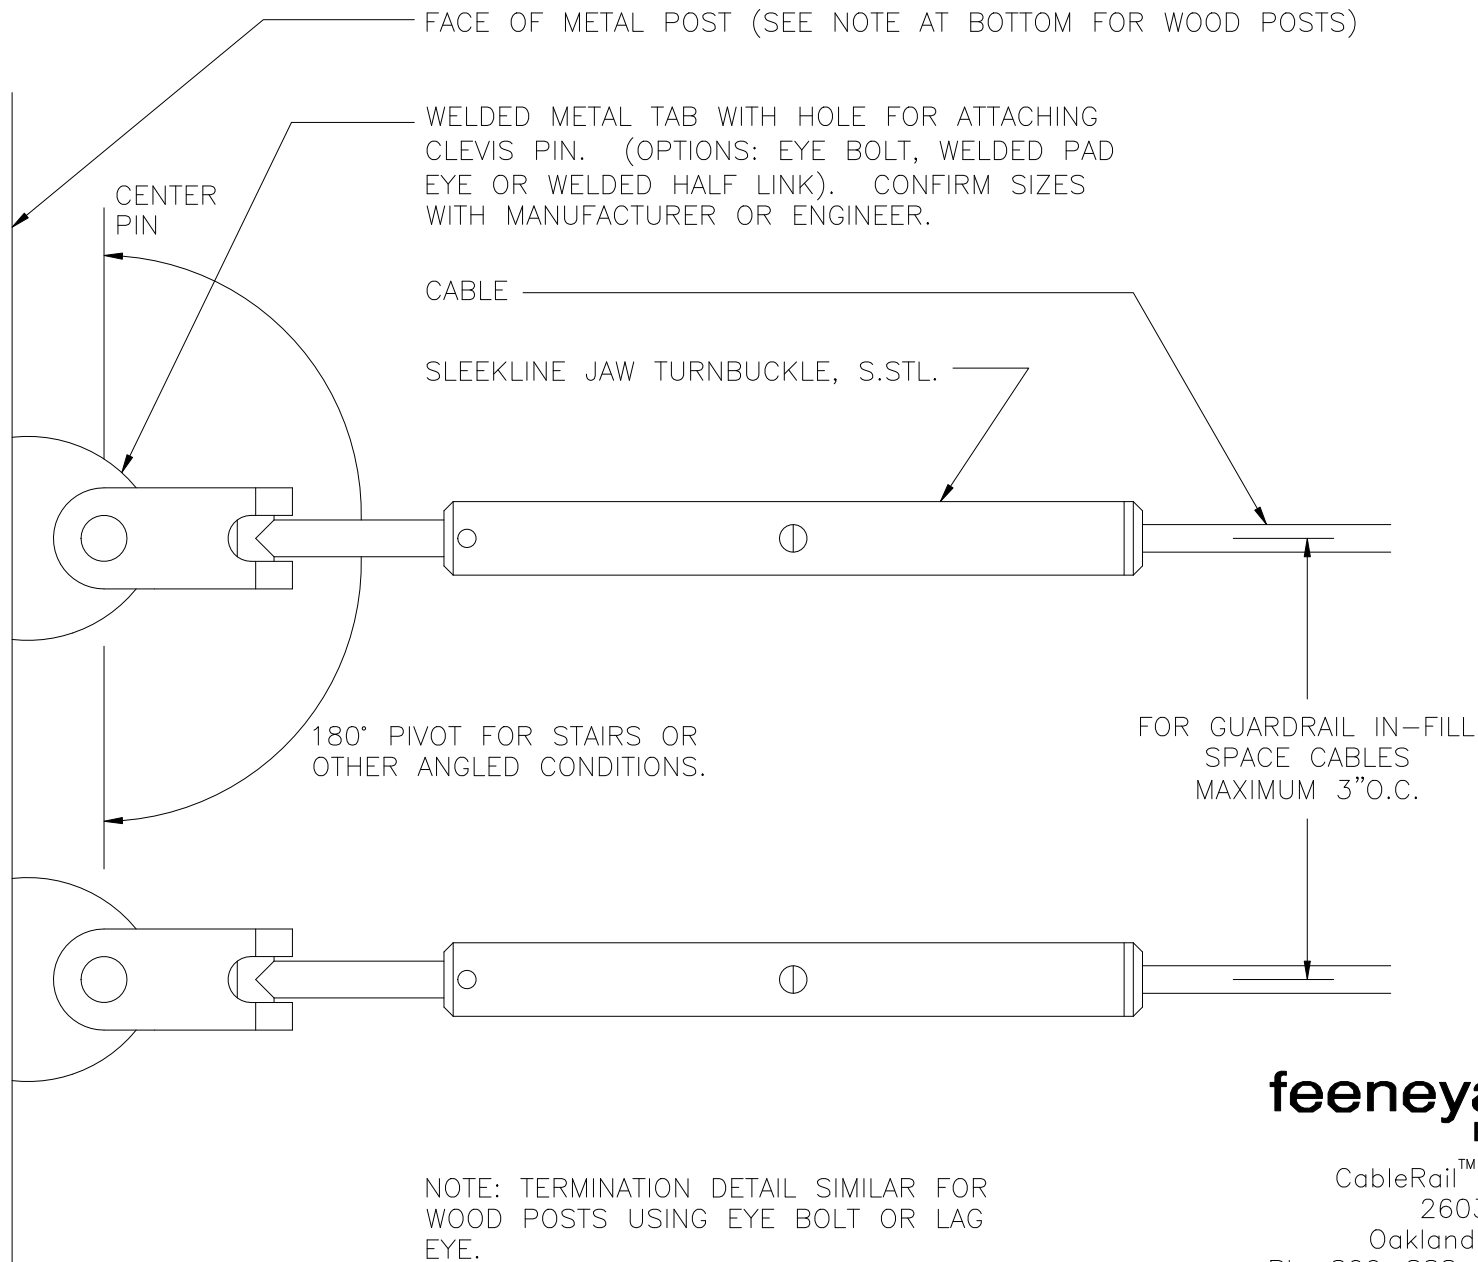

SLEEKLINE JAW TURNBUCKLE – HORIZONTAL TERMINATION ON POST/WALL
(DETAILS TYPICAL FOR 1/8", 3/16")

DWG # 187-SJTB TERM REV 2
DATE 11/07

feeneyarchitectural
PRODUCTS

CableRail™ – Custom Assemblies
2603 Union Street
Oakland, CA 94607-2423
Ph: 800-888-2418 or 510-893-9473
Fx: 510-893-9484, www.cablerail.com