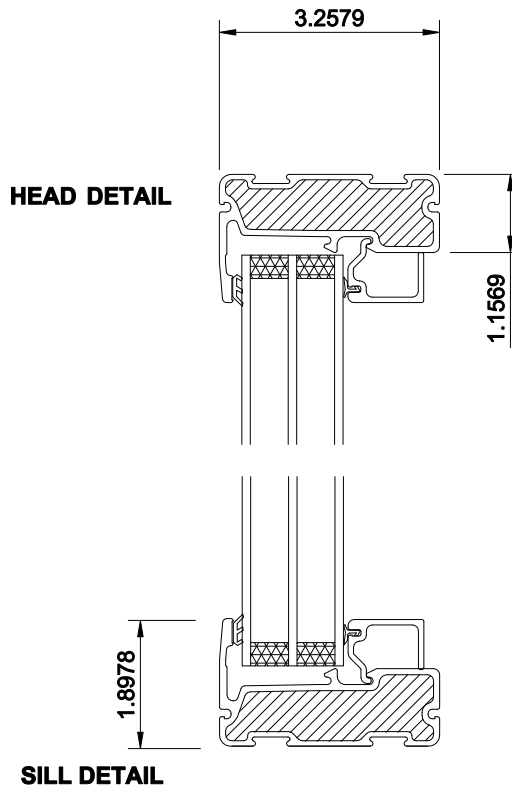

**FIXED WINDOW**  
 Exterior View

**SILL DETAIL**

NOTE: OPTIONAL FIBERGLASS GLASS STOP SHOWN ON FIXED WINDOW. STANDARD IS PVC.

**SECTION A-A**

**JAMB DETAIL**

**SECTION B-B**