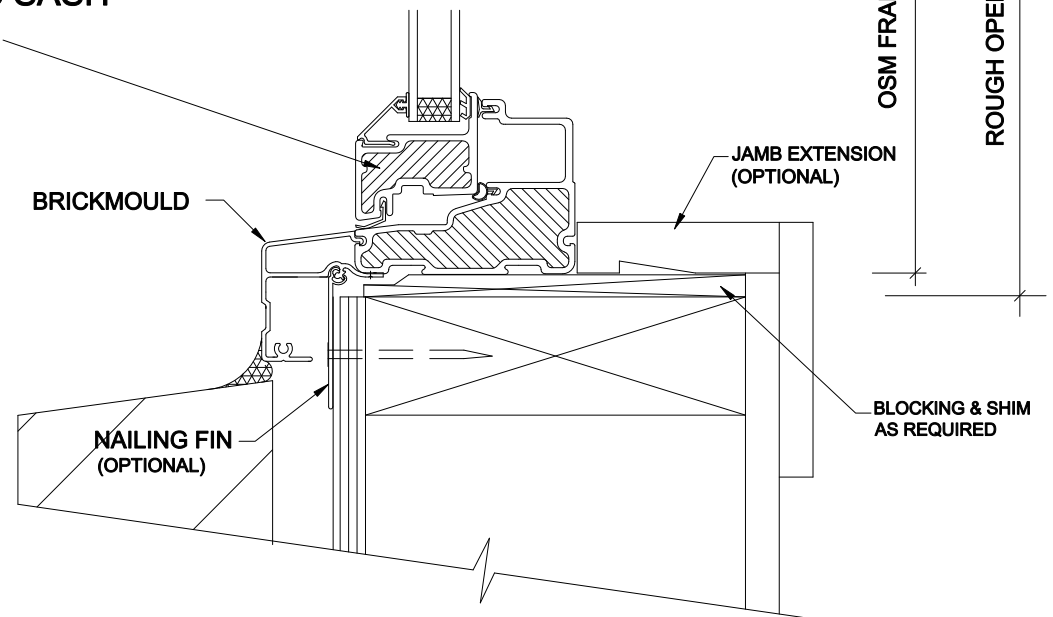

# 300 SERIES

ATTACHMENT OPTIONS:-

**BRICKMOULD WITH NAILING FIN**

HEAD  
DETAIL

OPTIONAL FOAM  
FILLES SASH

SILL  
DETAIL

**VERTICAL SECTION  
THRO' CASEMENT**