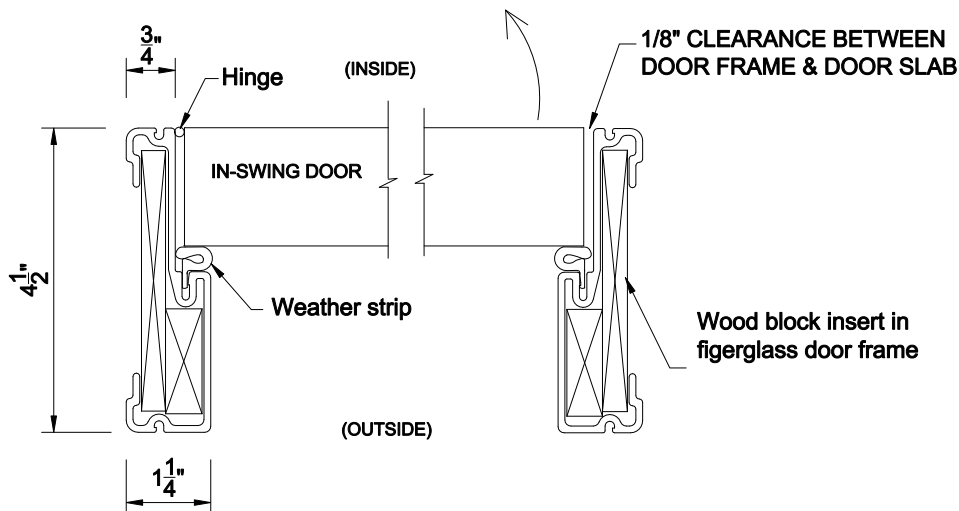

FIBERTEC™

Window & Door Mfg.
FIBERGLASS WINDOW SYSTEMS

DOOR FRAME - 4 1/2"

IN-SWING DOOR
SECTION DETAILS

ELEV. SINGLE DOOR

SECTION A-A

SECTION B-B