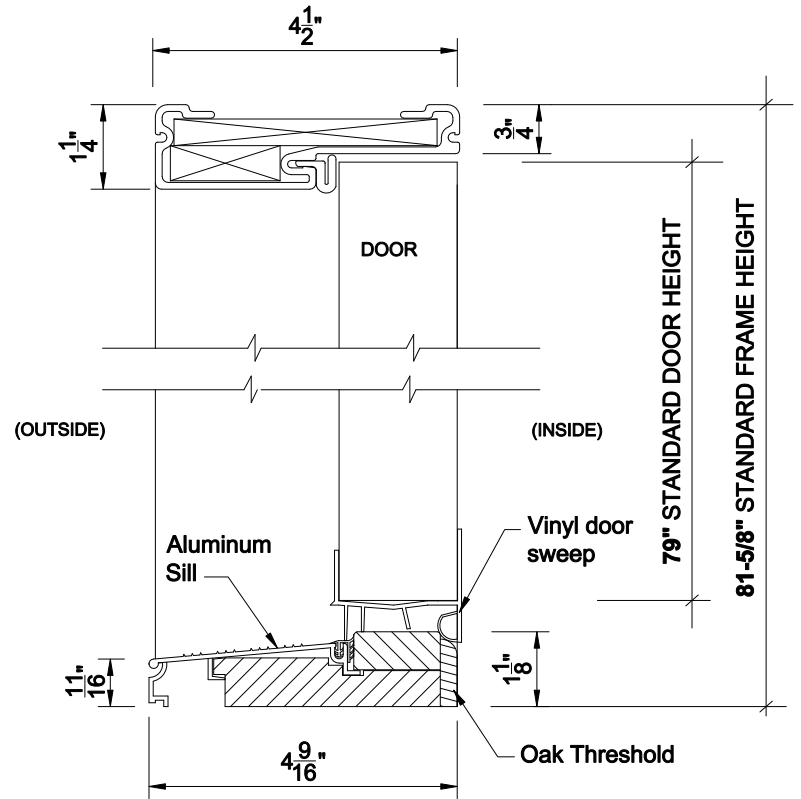

FIBERTEC™

Window & Door Mfg.
FIBERGLASS WINDOW SYSTEMS

DOOR FRAME - 4 1/2"

IN-SWING DOOR
SECTION DETAILS

ELEV. SINGLE DOOR

SECTION A-A

SECTION B-B