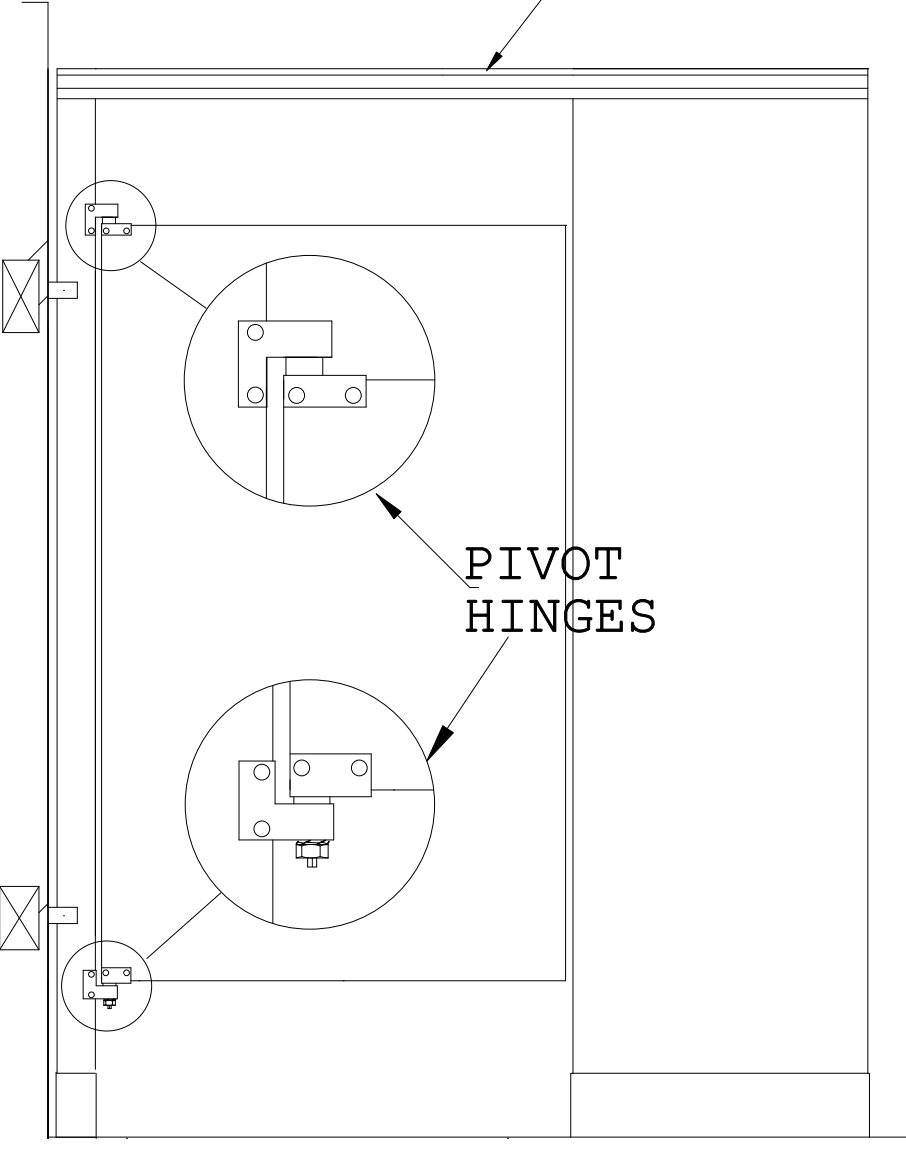

ANTI-GRIP ANODIZED ALUMINUM HEADRAIL

RETURN BRACE OVER END PANELS ONLY