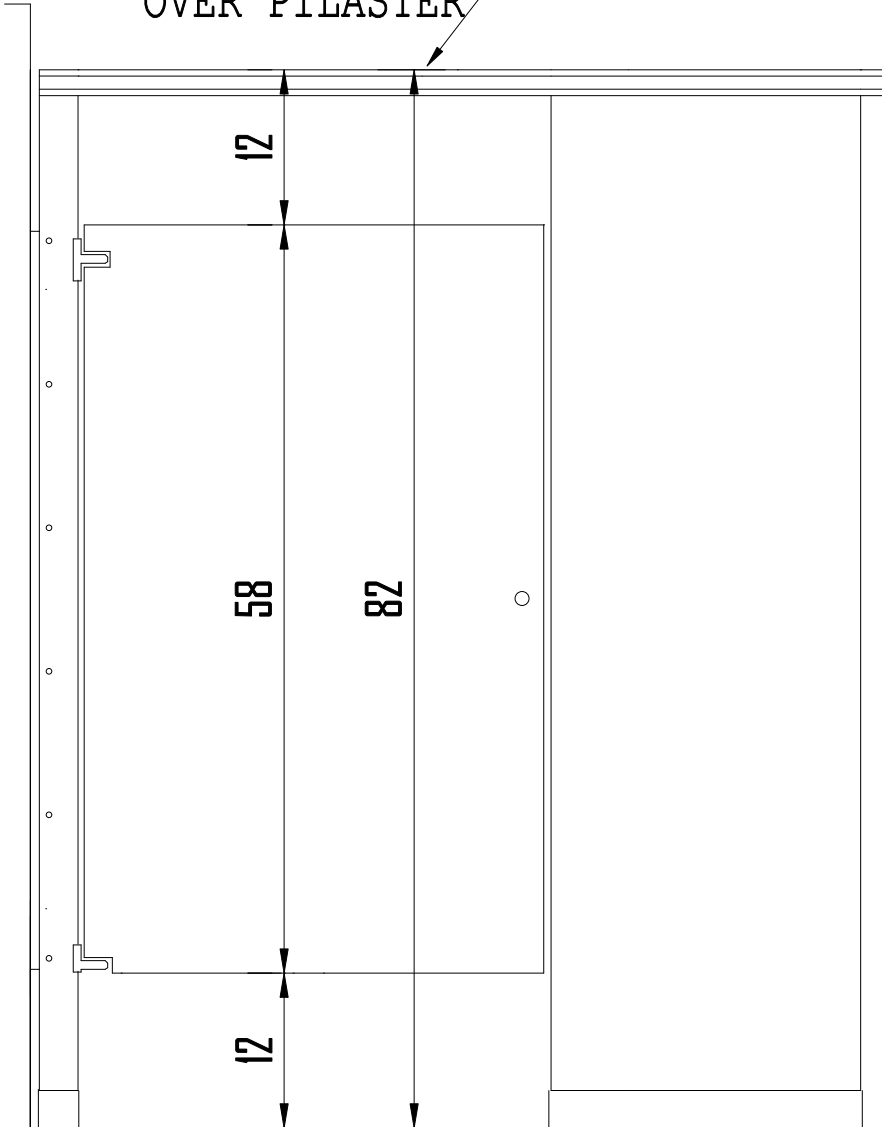

ANTI-GRIP ANODIZED ALUMINUM HEADRAIL
OVER PILASTER

RETURN BRACE OVER END PANELS ONLY