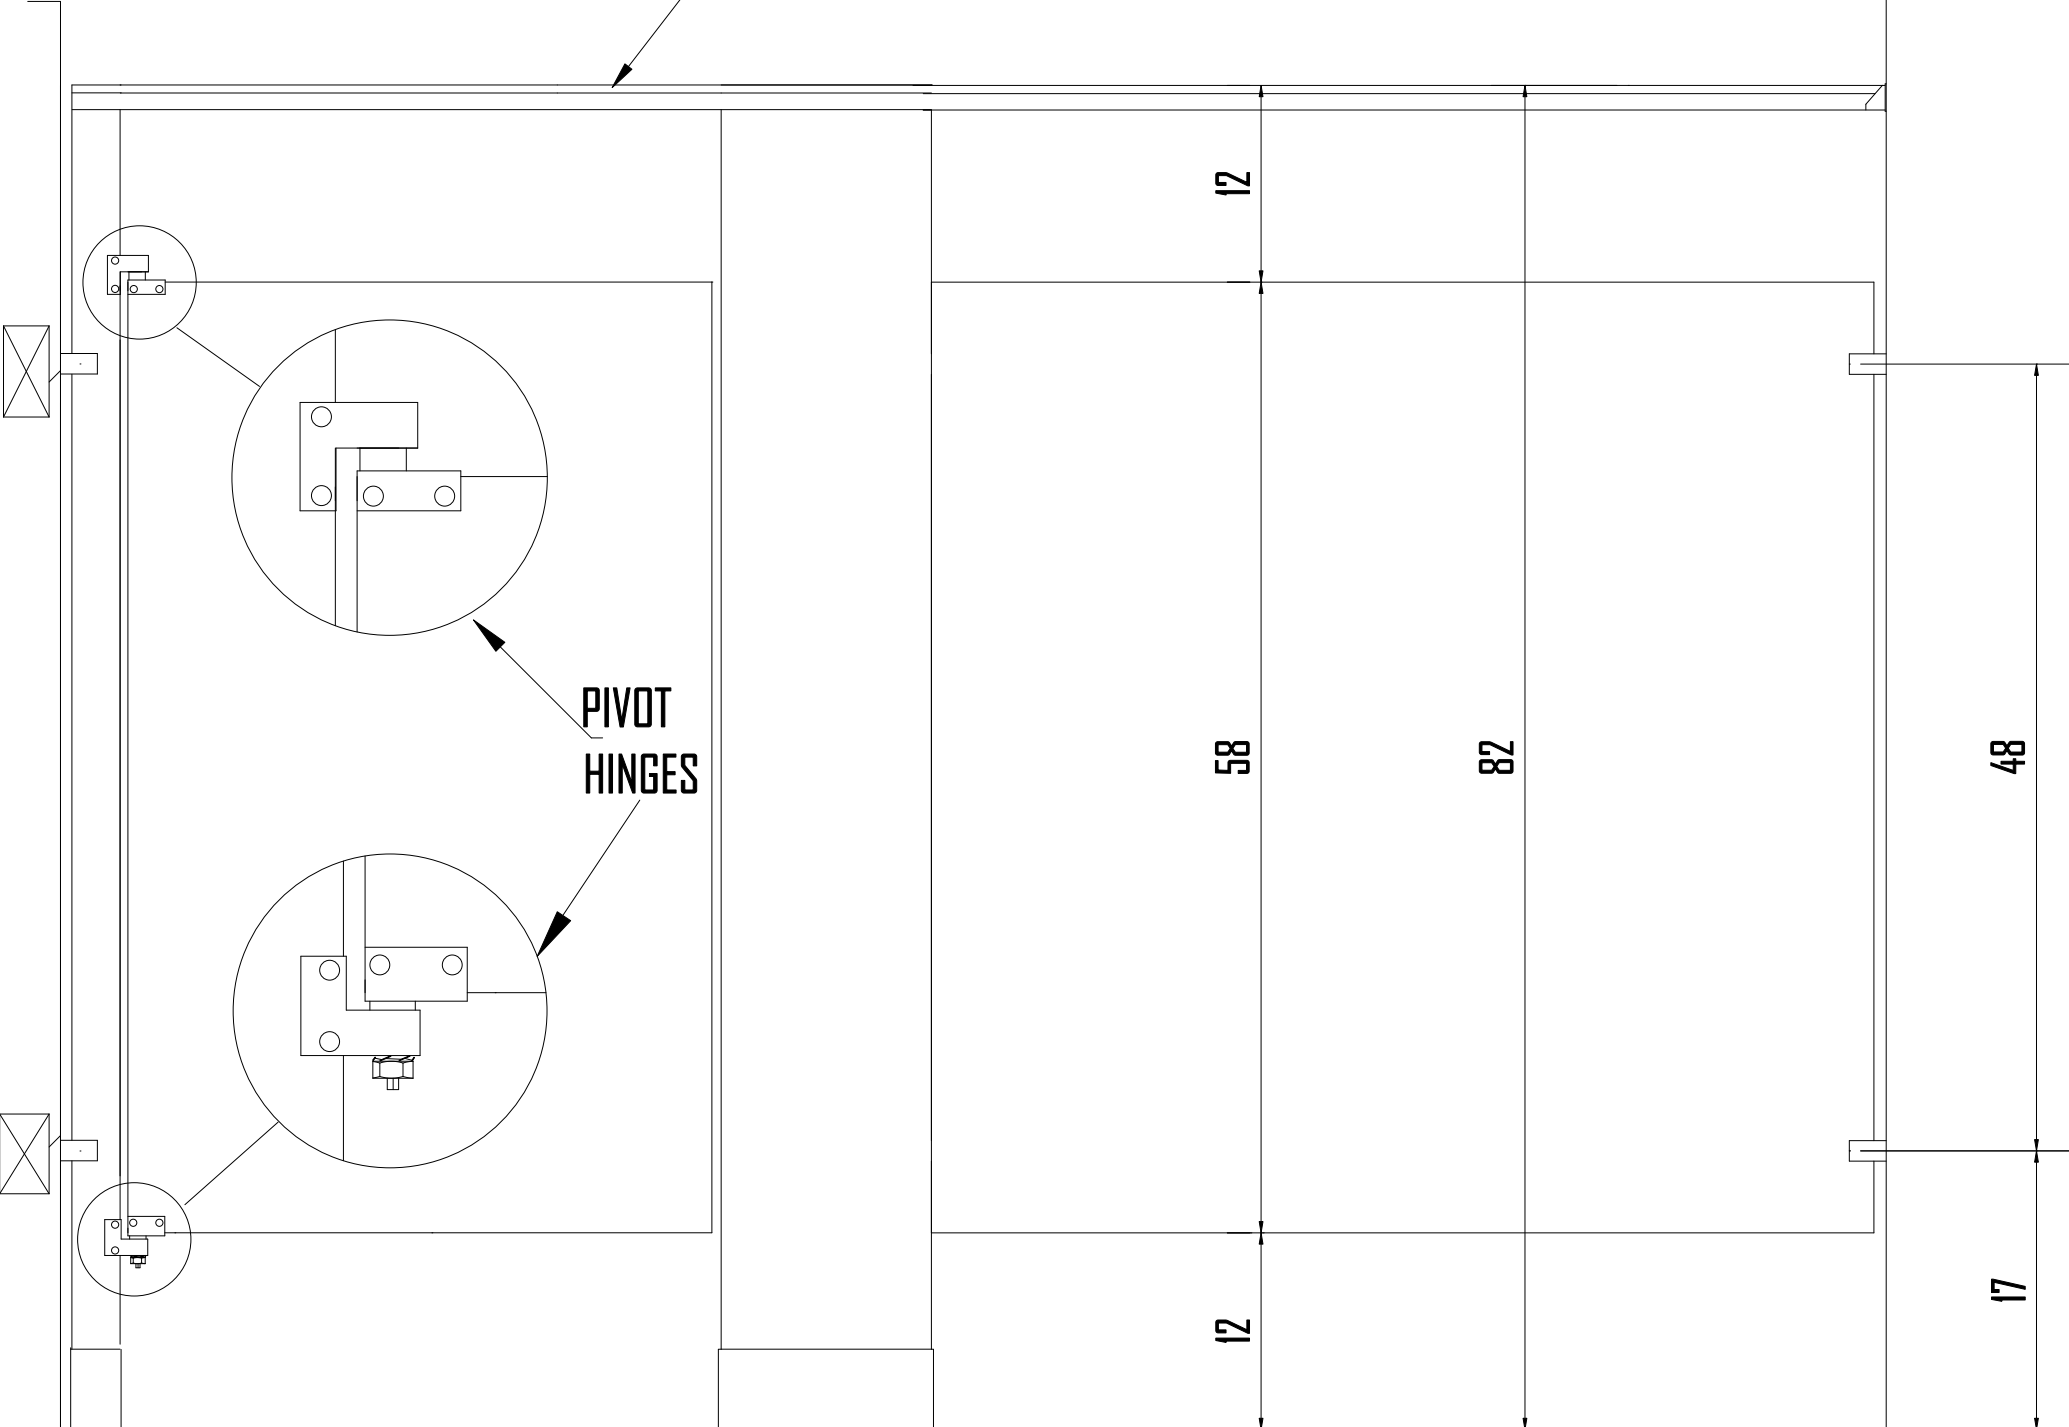

ANTI-GRIP ANODIZED ALUMINUM HEADRAIL

**PIVOT
HINGES**

12

58

12

82

48

17